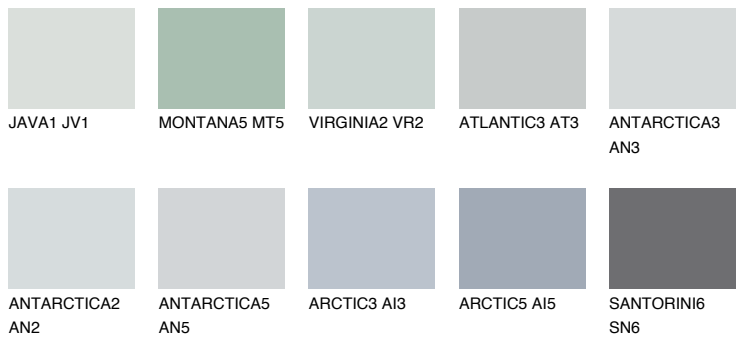

COLOUR DETAILS

PACIFIC1 PC1

72% TSR 68%

Matching colours

COLOURS

INTENSE

For more information on plasters and paints, go to www.ceresit.lv

*The presented colours refer to plasters and paints offered by Ceresit. Due to the use of digital techniques, the presented colours might not represent the original ones, thus they cannot be considered as a reliable colour presentation. We recommend checking the authentic colour samples.