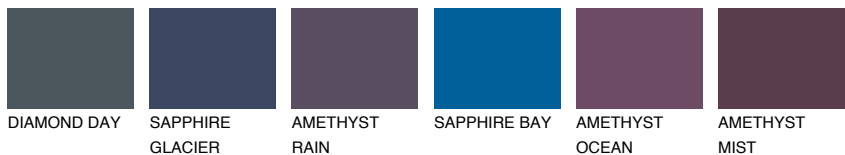

COLOUR DETAILS

PACIFIC1 PC1

72% TSR 68%

Matching colours

COLOURS

INTENSE

For more information on plasters and paints, go to www.ceresit.lv

*The presented colours refer to plasters and paints offered by Ceresit. Due to the use of digital techniques, the presented colours might not represent the original ones, thus they cannot be considered as a reliable colour presentation. We recommend checking the authentic colour samples.