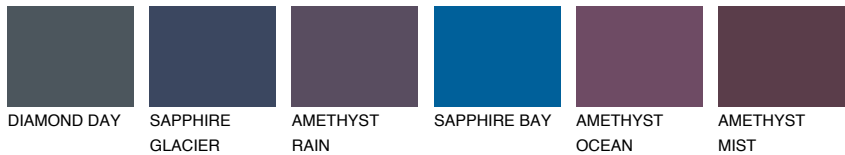

COLOUR DETAILS

PACIFIC1 PC1

72% **TSR** 68%

Matching colours

COLOURS

INTENSE

For more information on plasters and paints, go to www.ceresit.lv

*The presented colours refer to plasters and paints offered by Ceresit. Due to the use of digital techniques, the presented colours might not represent the original ones, thus they cannot be considered as a reliable colour presentation. We recommend checking the authentic colour samples.