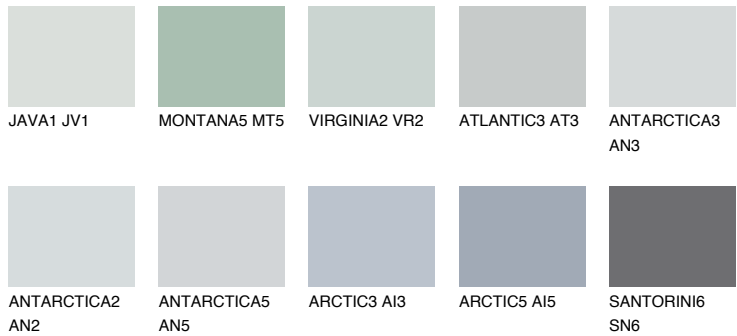

# COLOUR DETAILS

## PACIFIC1 PC1

72% **TSR** 68%

### Matching colours

#### COLOURS