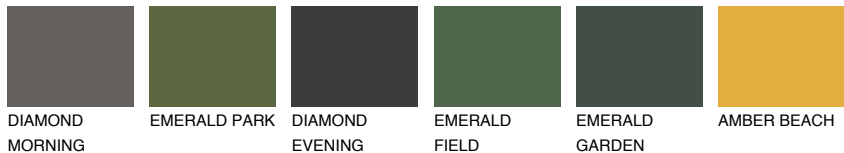

COLOUR DETAILS

OKLAHOMA4 OK4

48% TSR 52%

Matching colours

COLOURS

INTENSE

For more information on plasters and paints, go to www.ceresit.lv

*The presented colours refer to plasters and paints offered by Ceresit. Due to the use of digital techniques, the presented colours might not represent the original ones, thus they cannot be considered as a reliable colour presentation. We recommend checking the authentic colour samples.