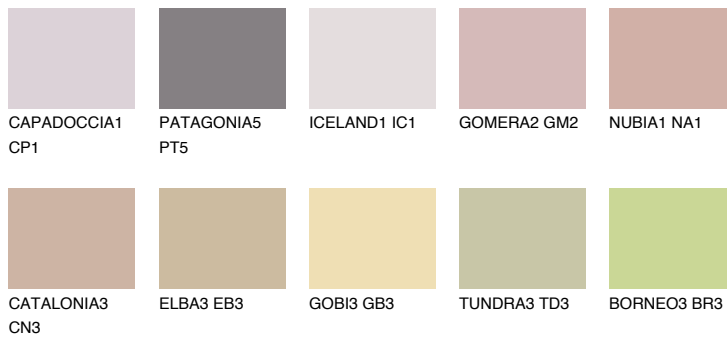

COLOUR DETAILS

OKLAHOMA4 OK4

48% TSR 52%

Matching colours

COLOURS

INTENSE

For more information on plasters and paints, go to
www.ceresit.lv

*The presented colours refer to plasters and paints offered by Ceresit. Due to the use of digital techniques, the presented colours might not represent the original ones, thus they cannot be considered as a reliable colour presentation. We recommend checking the authentic colour samples.