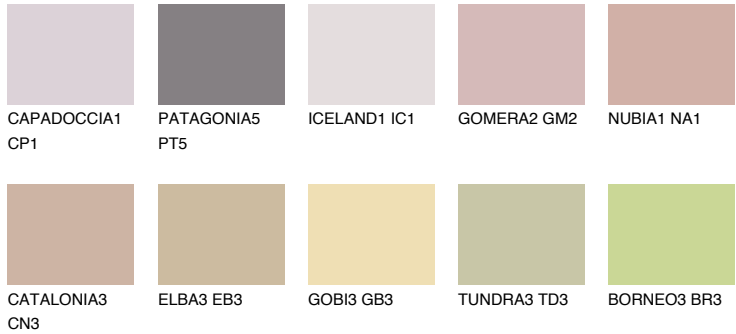

# COLOUR DETAILS

### Matching colours

#### COLOURS

#### INTENSE

For more information on plasters and paints, go to [www.ceresit.lv](http://www.ceresit.lv)

\*The presented colours refer to plasters and paints offered by Ceresit. Due to the use of digital techniques, the presented colours might not represent the original ones, thus they cannot be considered as a reliable colour presentation. We recommend checking the authentic colour samples.