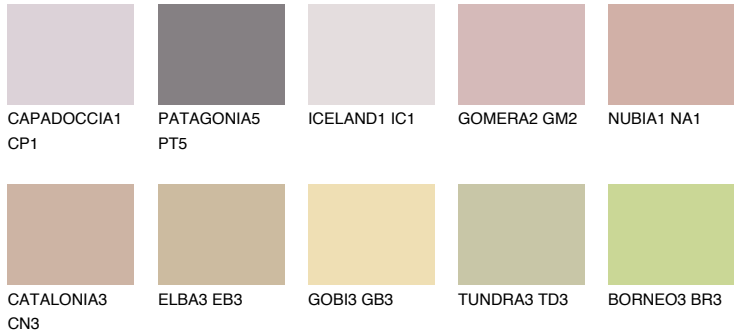

# COLOUR DETAILS

### Matching colours

#### COLOURS

#### INTENSE

For more information on plasters and paints, go to [www.ceresit.lv](http://www.ceresit.lv)

\*The presented colours refer to plasters and paints offered by Ceresit. Due to the use of digital techniques, the presented colours might not represent the original ones, thus they cannot be considered as a reliable colour presentation. We recommend checking the authentic colour samples.