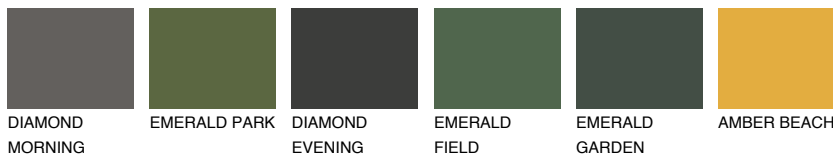

COLOUR DETAILS

OKLAHOMA4 OK4

48% TSR 52%

Matching colours

COLOURS

INTENSE

For more information on plasters and paints, go to
www.ceresit.lv

*The presented colours refer to plasters and paints offered by Ceresit. Due to the use of digital techniques, the presented colours might not represent the original ones, thus they cannot be considered as a reliable colour presentation. We recommend checking the authentic colour samples.