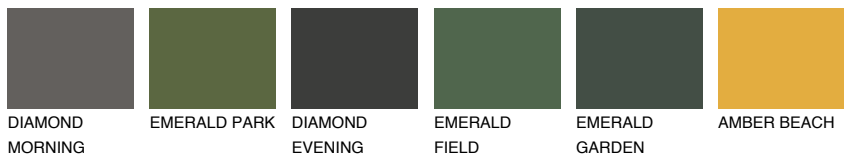

COLOUR DETAILS

OKLAHOMA4 OK4

48% TSR 52%

Matching colours

COLOURS

INTENSE

For more information on plasters and paints, go to www.ceresit.lv

*The presented colours refer to plasters and paints offered by Ceresit. Due to the use of digital techniques, the presented colours might not represent the original ones, thus they cannot be considered as a reliable colour presentation. We recommend checking the authentic colour samples.