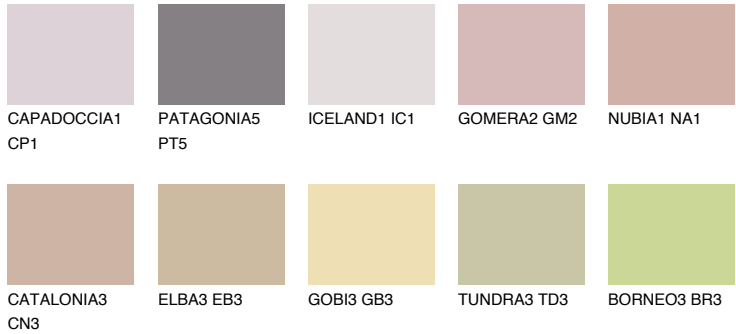

COLOUR DETAILS

OKLAHOMA4 OK4

48% TSR 52%

Matching colours

COLOURS

INTENSE

For more information on plasters and paints, go to www.ceresit.lv

*The presented colours refer to plasters and paints offered by Ceresit. Due to the use of digital techniques, the presented colours might not represent the original ones, thus they cannot be considered as a reliable colour presentation. We recommend checking the authentic colour samples.