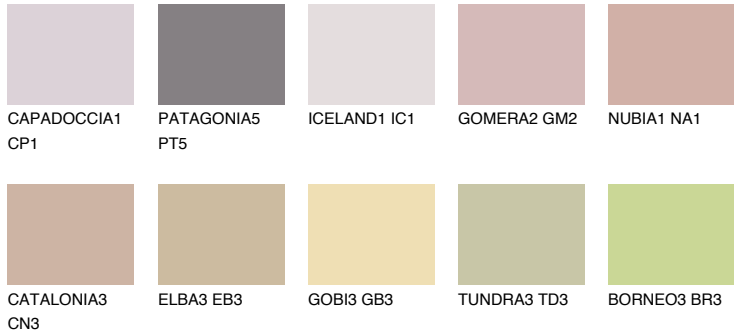

COLOUR DETAILS

OKLAHOMA4 OK4

48% TSR 52%

Matching colours

COLOURS

INTENSE

For more information on plasters and paints, go to www.ceresit.lv

*The presented colours refer to plasters and paints offered by Ceresit. Due to the use of digital techniques, the presented colours might not represent the original ones, thus they cannot be considered as a reliable colour presentation. We recommend checking the authentic colour samples.