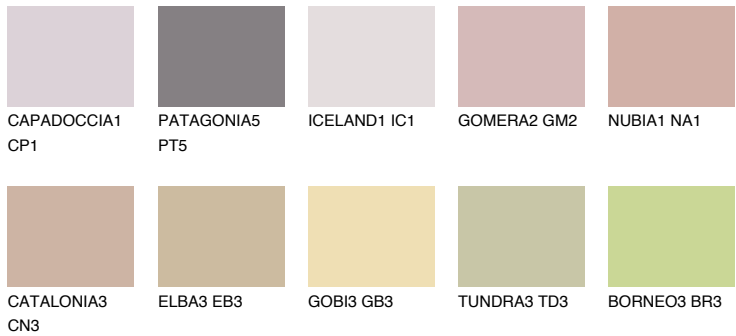

COLOUR DETAILS

OKLAHOMA4 OK4

48% TSR 52%

Matching colours

COLOURS

INTENSE

For more information on plasters and paints, go to www.ceresit.lv

*The presented colours refer to plasters and paints offered by Ceresit. Due to the use of digital techniques, the presented colours might not represent the original ones, thus they cannot be considered as a reliable colour presentation. We recommend checking the authentic colour samples.