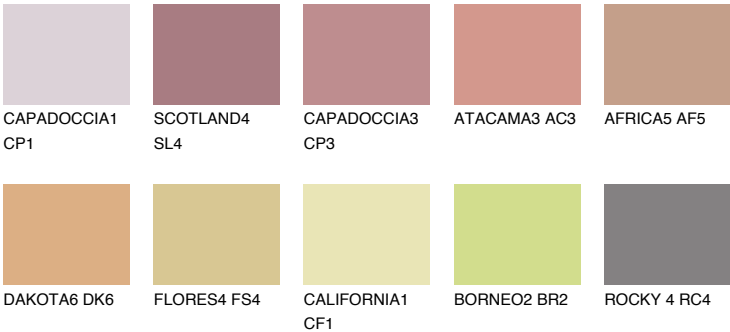

OKLAHOMA5 OK5

37% TSR 52%

Matching colours

COLOURS

INTENSE

For more information on plasters and paints, go to www.ceresit.lv

*The presented colours refer to plasters and paints offered by Ceresit. Due to the use of digital techniques, the presented colours might not represent the original ones, thus they cannot be considered as a reliable colour presentation. We recommend checking the authentic colour samples.