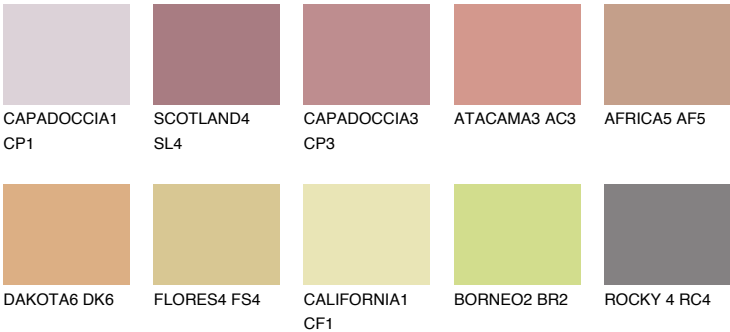

## OKLAHOMA5 OK5

37% TSR 52%

### Matching colours

#### COLOURS

#### INTENSE

For more information on plasters and paints, go to [www.ceresit.lv](http://www.ceresit.lv)

\*The presented colours refer to plasters and paints offered by Ceresit. Due to the use of digital techniques, the presented colours might not represent the original ones, thus they cannot be considered as a reliable colour presentation. We recommend checking the authentic colour samples.