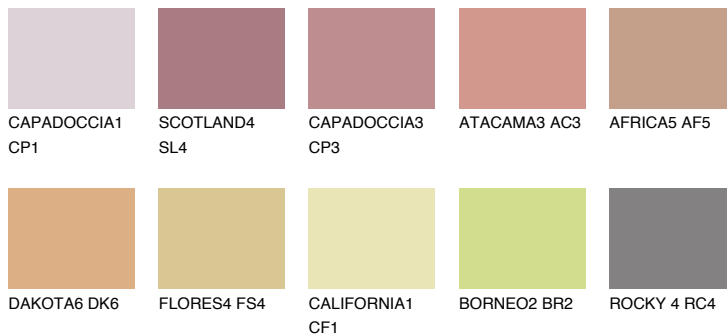

COLOUR DETAILS

OKLAHOMA5 OK5

37% TSR 52%

Matching colours

COLOURS

INTENSE

For more information on plasters and paints, go to www.ceresit.lv

*The presented colours refer to plasters and paints offered by Ceresit. Due to the use of digital techniques, the presented colours might not represent the original ones, thus they cannot be considered as a reliable colour presentation. We recommend checking the authentic colour samples.