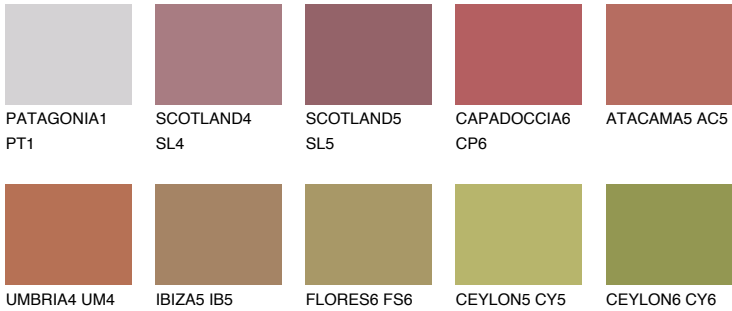

OKLAHOMA6 OK6

☀ 23% **TSR** 43%

Matching colours

COLOURS

INTENSE

For more information on plasters and paints, go to
www.ceresit.lv

*The presented colours refer to plasters and paints offered by Ceresit. Due to the use of digital techniques, the presented colours might not represent the original ones, thus they cannot be considered as a reliable colour presentation. We recommend checking the authentic colour samples.