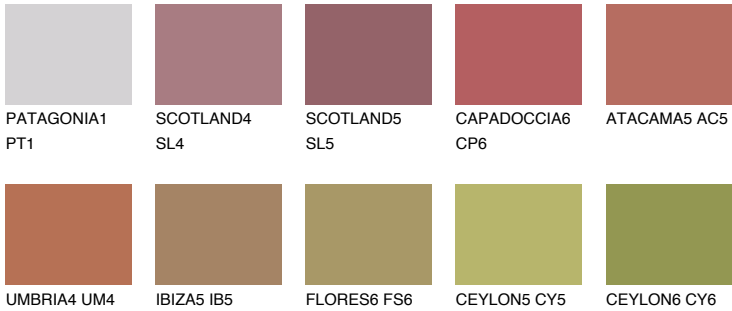

OKLAHOMA6 OK6

☀ 23% **TSR** 43%

Matching colours

COLOURS

INTENSE

For more information on plasters and paints, go to www.ceresit.lv

*The presented colours refer to plasters and paints offered by Ceresit. Due to the use of digital techniques, the presented colours might not represent the original ones, thus they cannot be considered as a reliable colour presentation. We recommend checking the authentic colour samples.