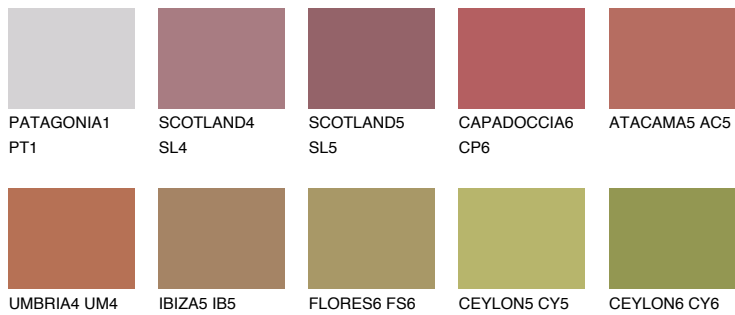

OKLAHOMA6 OK6

☀ 23% **TSR** 43%

Matching colours

COLOURS

INTENSE

For more information on plasters and paints, go to
www.ceresit.lv

*The presented colours refer to plasters and paints offered by Ceresit. Due to the use of digital techniques, the presented colours might not represent the original ones, thus they cannot be considered as a reliable colour presentation. We recommend checking the authentic colour samples.