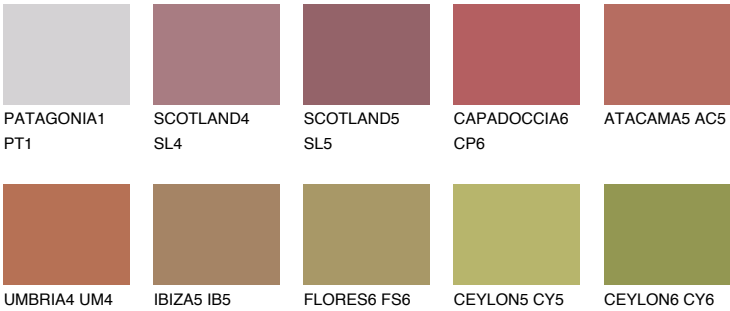

OKLAHOMA6 OK6

☀ 23% **TSR** 43%

Matching colours

COLOURS

INTENSE

For more information on plasters and paints, go to
www.ceresit.lv

*The presented colours refer to plasters and paints offered by Ceresit. Due to the use of digital techniques, the presented colours might not represent the original ones, thus they cannot be considered as a reliable colour presentation. We recommend checking the authentic colour samples.