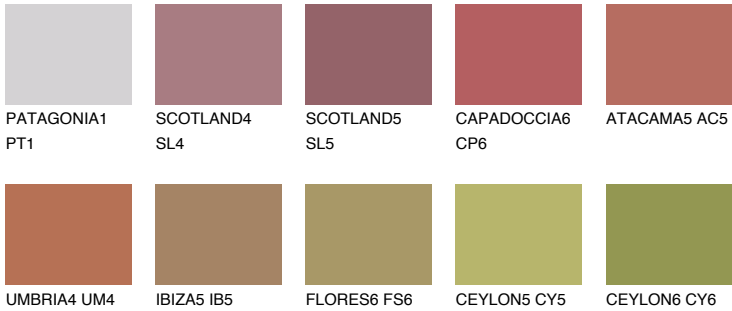

OKLAHOMA6 OK6

23% **TSR** 43%

Matching colours

COLOURS

INTENSE

For more information on plasters and paints, go to www.ceresit.lv

*The presented colours refer to plasters and paints offered by Ceresit. Due to the use of digital techniques, the presented colours might not represent the original ones, thus they cannot be considered as a reliable colour presentation. We recommend checking the authentic colour samples.