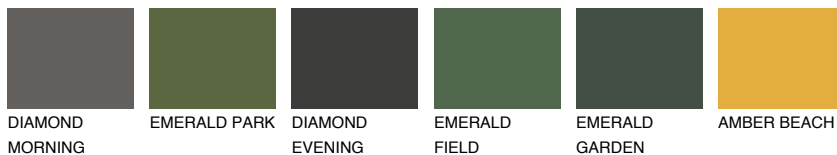

COLOUR DETAILS

UTAH1 UT1

61% **TSR** 68%

Matching colours

COLOURS

INTENSE

For more information on plasters and paints, go to www.ceresit.lv

*The presented colours refer to plasters and paints offered by Ceresit. Due to the use of digital techniques, the presented colours might not represent the original ones, thus they cannot be considered as a reliable colour presentation. We recommend checking the authentic colour samples.