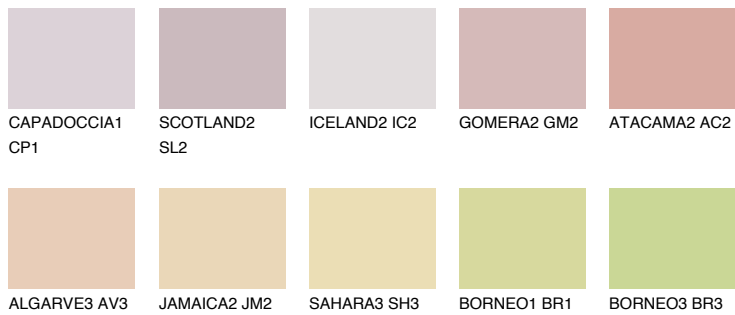

COLOUR DETAILS

UTAH1 UT1

61% **TSR** 68%

Matching colours

COLOURS

INTENSE

For more information on plasters and paints, go to www.ceresit.lv

*The presented colours refer to plasters and paints offered by Ceresit. Due to the use of digital techniques, the presented colours might not represent the original ones, thus they cannot be considered as a reliable colour presentation. We recommend checking the authentic colour samples.