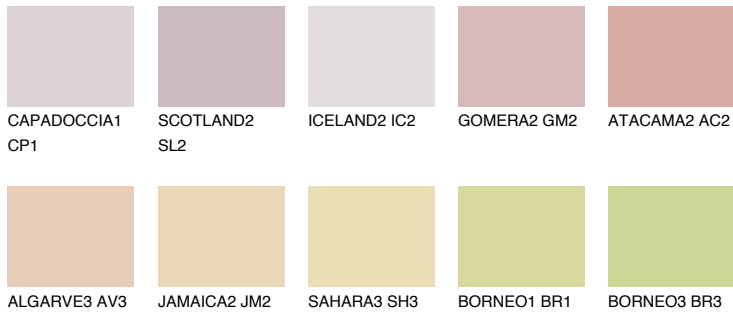

# COLOUR DETAILS

**UTAH1 UT1**

61% **TSR** 68%

## Matching colours

### COLOURS

### INTENSE

For more information on plasters and paints, go to [www.ceresit.lv](http://www.ceresit.lv)

\*The presented colours refer to plasters and paints offered by Ceresit. Due to the use of digital techniques, the presented colours might not represent the original ones, thus they cannot be considered as a reliable colour presentation. We recommend checking the authentic colour samples.