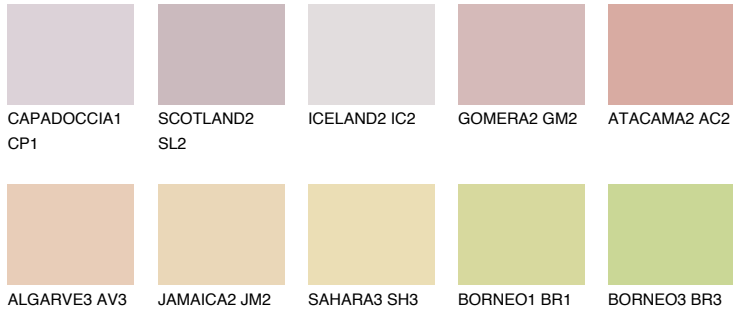

# COLOUR DETAILS

**UTAH1 UT1**

61% **TSR** 68%

## Matching colours

### COLOURS

### INTENSE

For more information on plasters and paints, go to [www.ceresit.lv](http://www.ceresit.lv)

\*The presented colours refer to plasters and paints offered by Ceresit. Due to the use of digital techniques, the presented colours might not represent the original ones, thus they cannot be considered as a reliable colour presentation. We recommend checking the authentic colour samples.