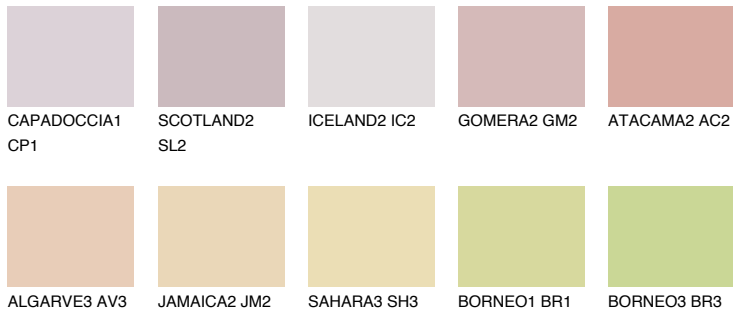

COLOUR DETAILS

UTAH1 UT1

61% TSR 68%

Matching colours

COLOURS

INTENSE

For more information on plasters and paints, go to www.ceresit.lv

*The presented colours refer to plasters and paints offered by Ceresit. Due to the use of digital techniques, the presented colours might not represent the original ones, thus they cannot be considered as a reliable colour presentation. We recommend checking the authentic colour samples.