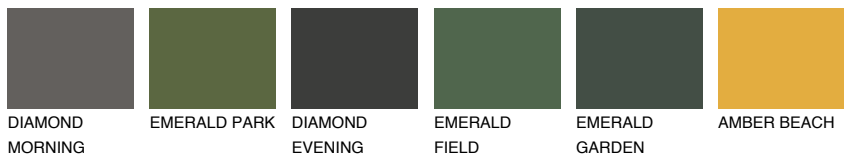

COLOUR DETAILS

UTAH1 UT1

61% **TSR** 68%

Matching colours

COLOURS

INTENSE

For more information on plasters and paints, go to www.ceresit.lv

*The presented colours refer to plasters and paints offered by Ceresit. Due to the use of digital techniques, the presented colours might not represent the original ones, thus they cannot be considered as a reliable colour presentation. We recommend checking the authentic colour samples.