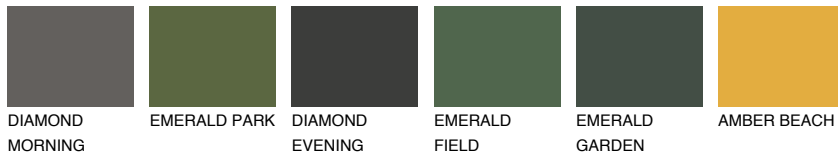

# COLOUR DETAILS

**UTAH1 UT1**

61% **TSR** 68%

## Matching colours

### COLOURS

### INTENSE

For more information on plasters and paints, go to [www.ceresit.lv](http://www.ceresit.lv)

\*The presented colours refer to plasters and paints offered by Ceresit. Due to the use of digital techniques, the presented colours might not represent the original ones, thus they cannot be considered as a reliable colour presentation. We recommend checking the authentic colour samples.