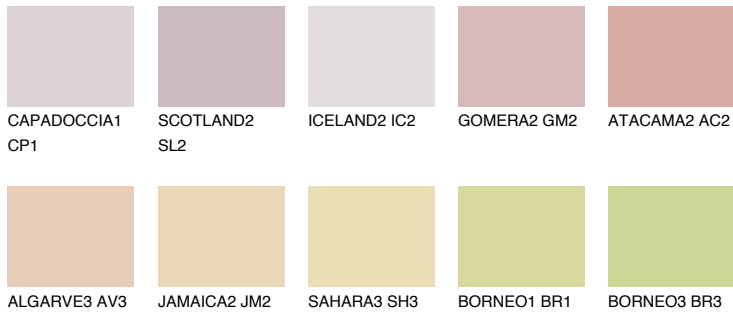

COLOUR DETAILS

UTAH1 UT1

61% **TSR** 68%

Matching colours

COLOURS

INTENSE

For more information on plasters and paints, go to
www.ceresit.lv

*The presented colours refer to plasters and paints offered by Ceresit. Due to the use of digital techniques, the presented colours might not represent the original ones, thus they cannot be considered as a reliable colour presentation. We recommend checking the authentic colour samples.