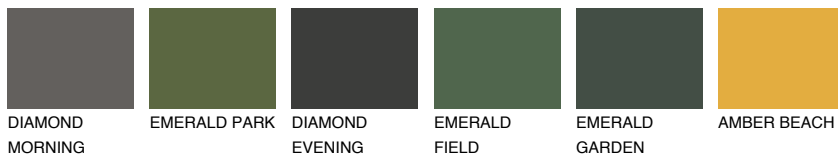

COLOUR DETAILS

UTAH1 UT1

61% TSR 68%

Matching colours

COLOURS

INTENSE

For more information on plasters and paints, go to www.ceresit.lv

*The presented colours refer to plasters and paints offered by Ceresit. Due to the use of digital techniques, the presented colours might not represent the original ones, thus they cannot be considered as a reliable colour presentation. We recommend checking the authentic colour samples.