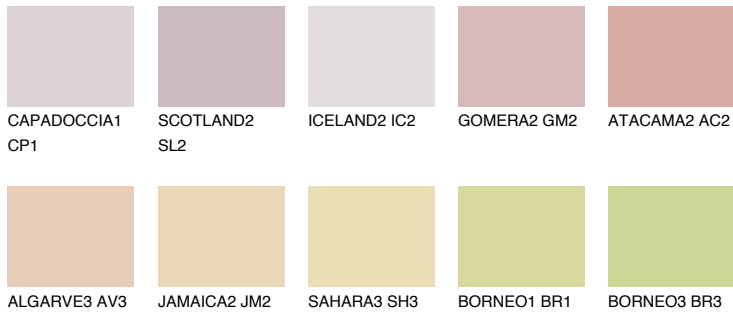

# COLOUR DETAILS

## UTAH1 UT1

61% TSR 68%

## Matching colours

### COLOURS