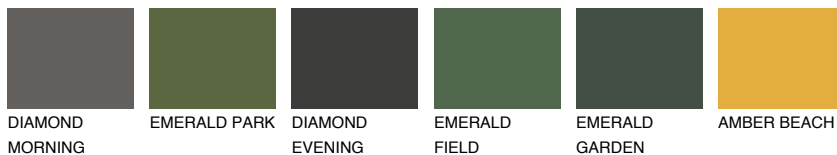

COLOUR DETAILS

UTAH1 UT1

61% **TSR** 68%

Matching colours

COLOURS

INTENSE

For more information on plasters and paints, go to
www.ceresit.lv

*The presented colours refer to plasters and paints offered by Ceresit. Due to the use of digital techniques, the presented colours might not represent the original ones, thus they cannot be considered as a reliable colour presentation. We recommend checking the authentic colour samples.