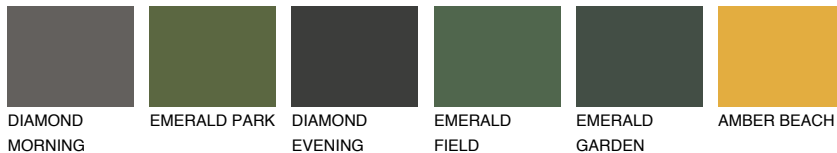

COLOUR DETAILS

UTAH1 UT1

61% **TSR** 68%

Matching colours

COLOURS

INTENSE

For more information on plasters and paints, go to
www.ceresit.lv

*The presented colours refer to plasters and paints offered by Ceresit. Due to the use of digital techniques, the presented colours might not represent the original ones, thus they cannot be considered as a reliable colour presentation. We recommend checking the authentic colour samples.