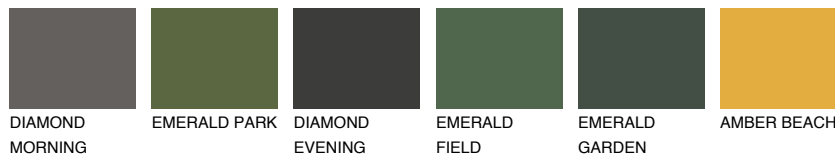

COLOUR DETAILS

UTAH2 UT2

54% **TSR** 61%

Matching colours

COLOURS

INTENSE

For more information on plasters and paints, go to
www.ceresit.lv

*The presented colours refer to plasters and paints offered by Ceresit. Due to the use of digital techniques, the presented colours might not represent the original ones, thus they cannot be considered as a reliable colour presentation. We recommend checking the authentic colour samples.