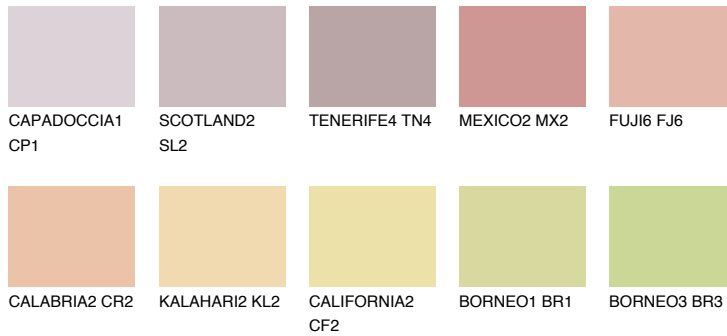

COLOUR DETAILS

UTAH2 UT2

54% **TSR** 61%

Matching colours

COLOURS

INTENSE

For more information on plasters and paints, go to
www.ceresit.lv

*The presented colours refer to plasters and paints offered by Ceresit. Due to the use of digital techniques, the presented colours might not represent the original ones, thus they cannot be considered as a reliable colour presentation. We recommend checking the authentic colour samples.