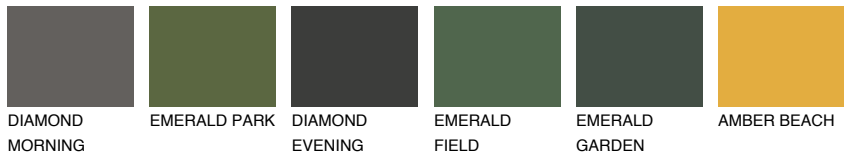

COLOUR DETAILS

UTAH2 UT2

54% TSR 61%

Matching colours

COLOURS

INTENSE

For more information on plasters and paints, go to www.ceresit.lv

*The presented colours refer to plasters and paints offered by Ceresit. Due to the use of digital techniques, the presented colours might not represent the original ones, thus they cannot be considered as a reliable colour presentation. We recommend checking the authentic colour samples.