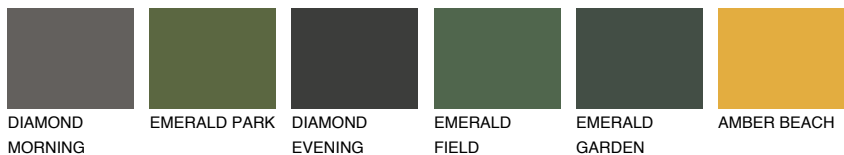

COLOUR DETAILS

UTAH2 UT2

54% TSR 61%

Matching colours

COLOURS

INTENSE

For more information on plasters and paints, go to www.ceresit.lv

*The presented colours refer to plasters and paints offered by Ceresit. Due to the use of digital techniques, the presented colours might not represent the original ones, thus they cannot be considered as a reliable colour presentation. We recommend checking the authentic colour samples.