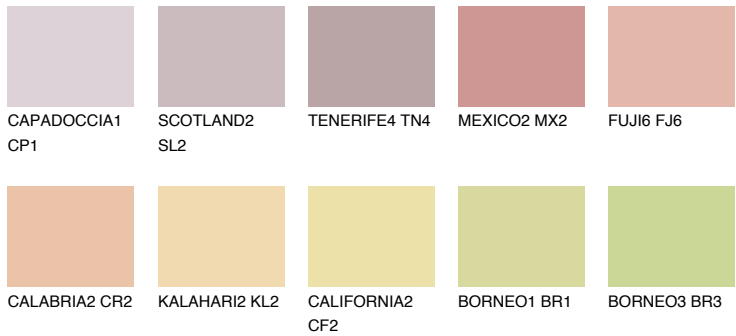

# COLOUR DETAILS

## UTAH2 UT2

54% TSR 61%

### Matching colours

#### COLOURS