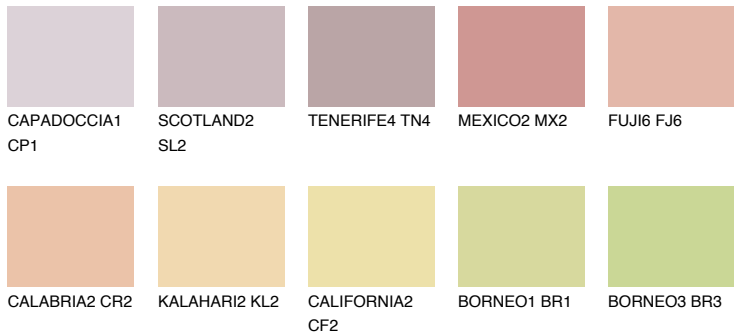

COLOUR DETAILS

UTAH2 UT2

54% TSR 61%

Matching colours

COLOURS

INTENSE

For more information on plasters and paints, go to www.ceresit.lv

*The presented colours refer to plasters and paints offered by Ceresit. Due to the use of digital techniques, the presented colours might not represent the original ones, thus they cannot be considered as a reliable colour presentation. We recommend checking the authentic colour samples.