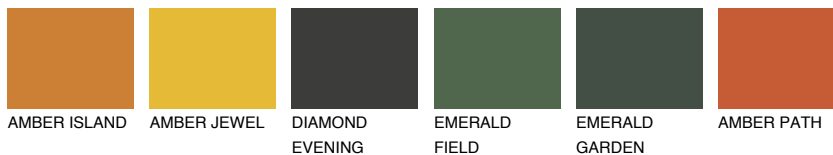

UTAH3 UT3

44% **TSR** 60%

Matching colours

COLOURS

INTENSE

For more information on plasters and paints, go to
www.ceresit.lv

*The presented colours refer to plasters and paints offered by Ceresit. Due to the use of digital techniques, the presented colours might not represent the original ones, thus they cannot be considered as a reliable colour presentation. We recommend checking the authentic colour samples.