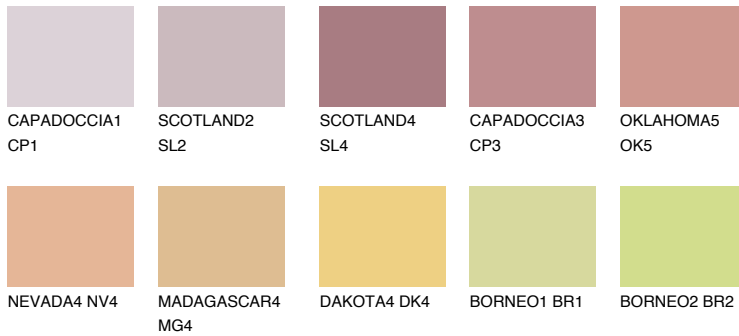

UTAH3 UT3

44% **TSR** 60%

Matching colours

COLOURS

INTENSE

For more information on plasters and paints, go to
www.ceresit.lv

*The presented colours refer to plasters and paints offered by Ceresit. Due to the use of digital techniques, the presented colours might not represent the original ones, thus they cannot be considered as a reliable colour presentation. We recommend checking the authentic colour samples.