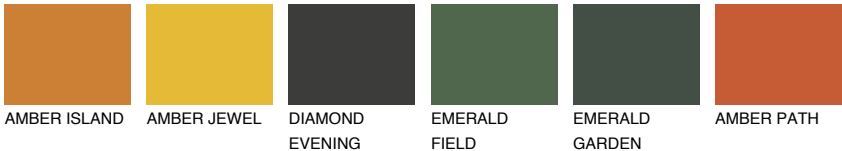

UTAH3 UT3

44% **TSR** 60%

Matching colours

COLOURS

INTENSE

For more information on plasters and paints, go to www.ceresit.lv

*The presented colours refer to plasters and paints offered by Ceresit. Due to the use of digital techniques, the presented colours might not represent the original ones, thus they cannot be considered as a reliable colour presentation. We recommend checking the authentic colour samples.