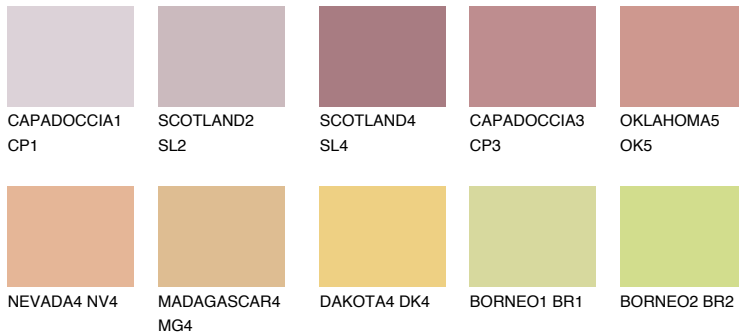

COLOUR DETAILS

UTAH3 UT3

44% TSR 60%

Matching colours

COLOURS

INTENSE

For more information on plasters and paints, go to www.ceresit.lv

*The presented colours refer to plasters and paints offered by Ceresit. Due to the use of digital techniques, the presented colours might not represent the original ones, thus they cannot be considered as a reliable colour presentation. We recommend checking the authentic colour samples.