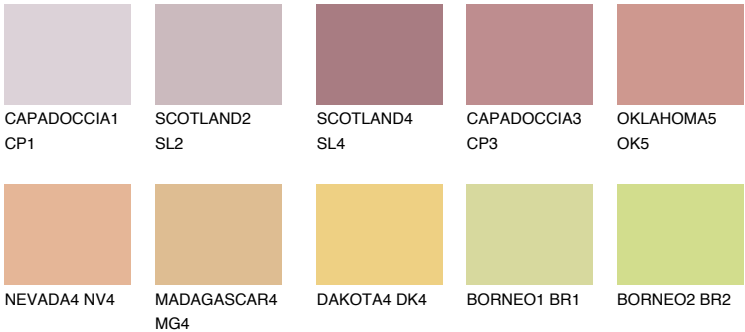

UTAH3 UT3

44% **TSR** 60%

Matching colours

COLOURS

INTENSE

For more information on plasters and paints, go to www.ceresit.lv

*The presented colours refer to plasters and paints offered by Ceresit. Due to the use of digital techniques, the presented colours might not represent the original ones, thus they cannot be considered as a reliable colour presentation. We recommend checking the authentic colour samples.