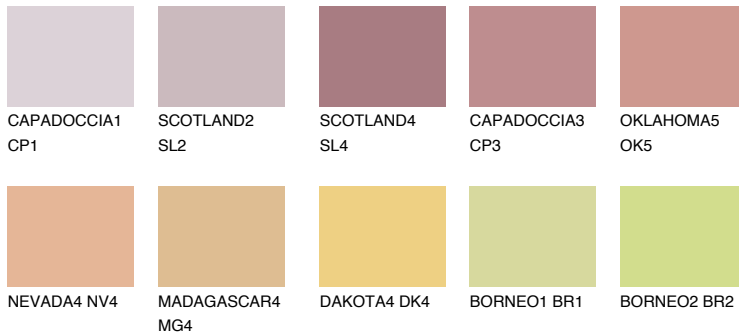

# COLOUR DETAILS

## UTAH3 UT3

44% TSR 60%

### Matching colours

#### COLOURS