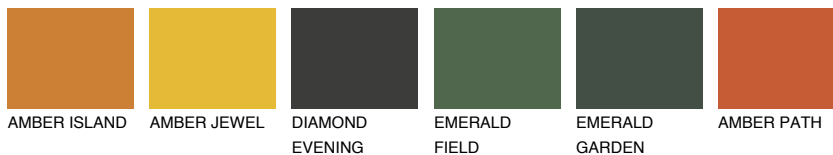

COLOUR DETAILS

UTAH3 UT3

44% TSR 60%

Matching colours

COLOURS

INTENSE

For more information on plasters and paints, go to www.ceresit.lv

*The presented colours refer to plasters and paints offered by Ceresit. Due to the use of digital techniques, the presented colours might not represent the original ones, thus they cannot be considered as a reliable colour presentation. We recommend checking the authentic colour samples.