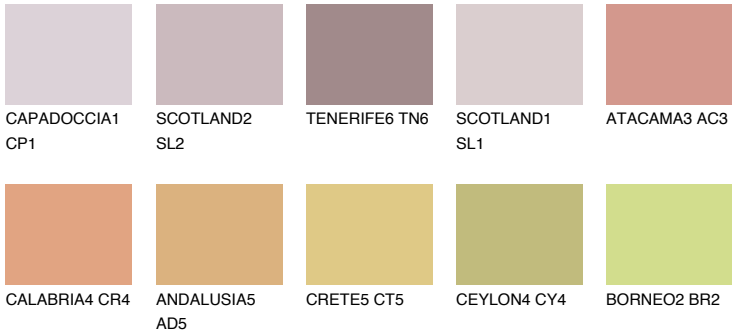

## UTAH4 UT4

38% **TSR** 54%

### Matching colours

#### COLOURS

#### INTENSE

For more information on plasters and paints, go to [www.ceresit.lv](http://www.ceresit.lv)

\*The presented colours refer to plasters and paints offered by Ceresit. Due to the use of digital techniques, the presented colours might not represent the original ones, thus they cannot be considered as a reliable colour presentation. We recommend checking the authentic colour samples.