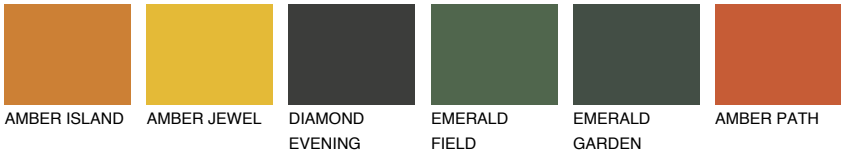

UTAH4 UT4

38% **TSR** 54%

Matching colours

COLOURS

INTENSE

For more information on plasters and paints, go to www.ceresit.lv

*The presented colours refer to plasters and paints offered by Ceresit. Due to the use of digital techniques, the presented colours might not represent the original ones, thus they cannot be considered as a reliable colour presentation. We recommend checking the authentic colour samples.