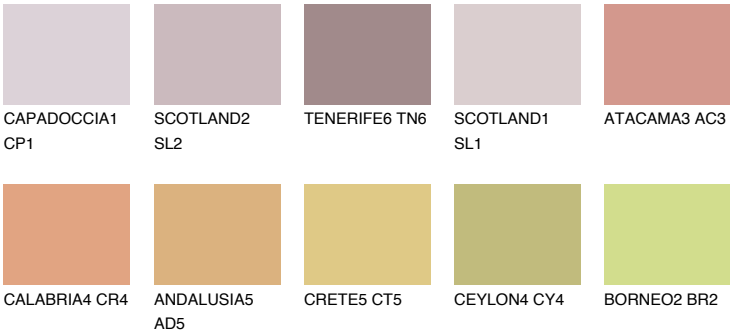

UTAH4 UT4

38% **TSR** 54%

Matching colours

COLOURS

INTENSE

For more information on plasters and paints, go to www.ceresit.lv

*The presented colours refer to plasters and paints offered by Ceresit. Due to the use of digital techniques, the presented colours might not represent the original ones, thus they cannot be considered as a reliable colour presentation. We recommend checking the authentic colour samples.