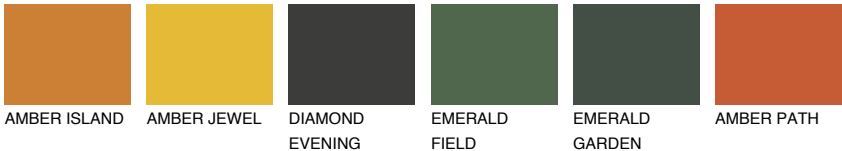

UTAH4 UT4

38% **TSR** 54%

Matching colours

COLOURS

INTENSE

For more information on plasters and paints, go to www.ceresit.lv

*The presented colours refer to plasters and paints offered by Ceresit. Due to the use of digital techniques, the presented colours might not represent the original ones, thus they cannot be considered as a reliable colour presentation. We recommend checking the authentic colour samples.