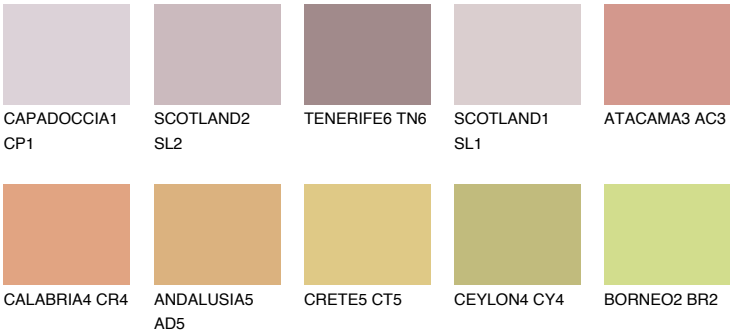

UTAH4 UT4

38% TSR 54%

Matching colours

COLOURS

INTENSE

For more information on plasters and paints, go to www.ceresit.lv

*The presented colours refer to plasters and paints offered by Ceresit. Due to the use of digital techniques, the presented colours might not represent the original ones, thus they cannot be considered as a reliable colour presentation. We recommend checking the authentic colour samples.