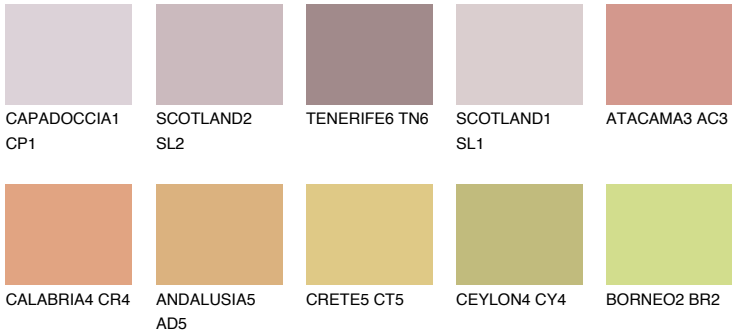

UTAH4 UT4

38% **TSR** 54%

Matching colours

COLOURS

INTENSE

For more information on plasters and paints, go to www.ceresit.lv

*The presented colours refer to plasters and paints offered by Ceresit. Due to the use of digital techniques, the presented colours might not represent the original ones, thus they cannot be considered as a reliable colour presentation. We recommend checking the authentic colour samples.