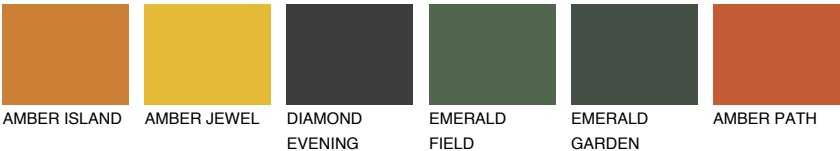

UTAH5 UT5

30% **TSR** 52%

Matching colours

COLOURS

INTENSE

For more information on plasters and paints, go to www.ceresit.lv

*The presented colours refer to plasters and paints offered by Ceresit. Due to the use of digital techniques, the presented colours might not represent the original ones, thus they cannot be considered as a reliable colour presentation. We recommend checking the authentic colour samples.