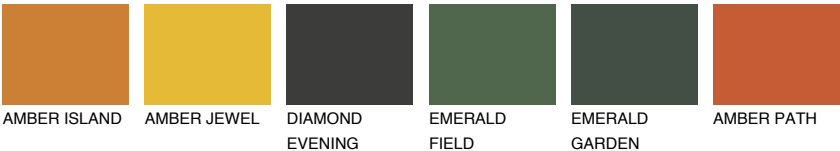

UTAH5 UT5

☀ 30% **TSR** 52%

Matching colours

COLOURS

INTENSE

For more information on plasters and paints, go to www.ceresit.lv

*The presented colours refer to plasters and paints offered by Ceresit. Due to the use of digital techniques, the presented colours might not represent the original ones, thus they cannot be considered as a reliable colour presentation. We recommend checking the authentic colour samples.