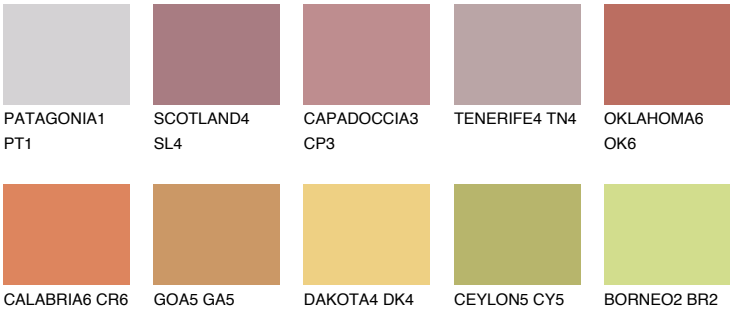

## UTAH5 UT5

30% **TSR** 52%

### Matching colours

#### COLOURS

#### INTENSE

For more information on plasters and paints, go to [www.ceresit.lv](http://www.ceresit.lv)

\*The presented colours refer to plasters and paints offered by Ceresit. Due to the use of digital techniques, the presented colours might not represent the original ones, thus they cannot be considered as a reliable colour presentation. We recommend checking the authentic colour samples.