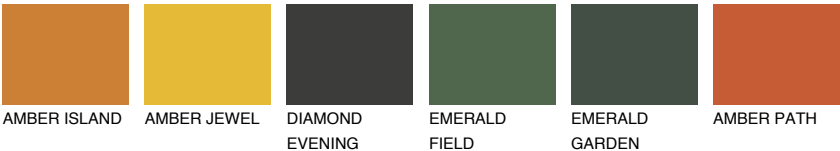

UTAH5 UT5

☀️ 30% **TSR 52%**

Matching colours

COLOURS

INTENSE

For more information on plasters and paints, go to
www.ceresit.lv

*The presented colours refer to plasters and paints offered by Ceresit. Due to the use of digital techniques, the presented colours might not represent the original ones, thus they cannot be considered as a reliable colour presentation. We recommend checking the authentic colour samples.