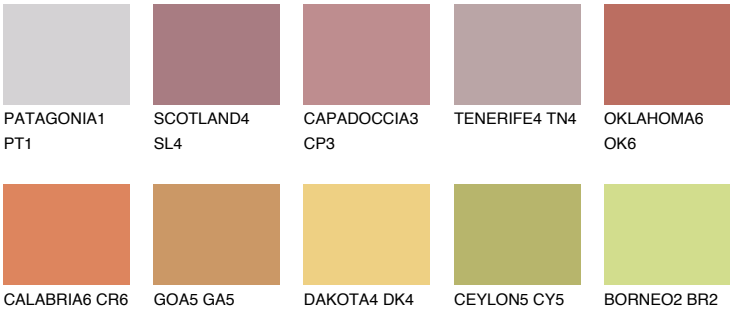

UTAH5 UT5

30% TSR 52%

Matching colours

COLOURS

INTENSE

For more information on plasters and paints, go to www.ceresit.lv

*The presented colours refer to plasters and paints offered by Ceresit. Due to the use of digital techniques, the presented colours might not represent the original ones, thus they cannot be considered as a reliable colour presentation. We recommend checking the authentic colour samples.