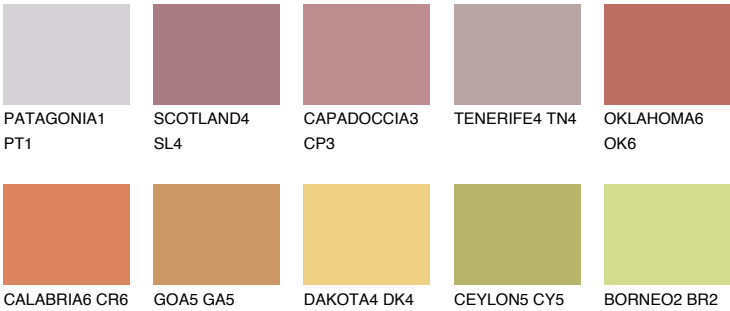

UTAH5 UT5

☀️ 30% **TSR 52%**

Matching colours

COLOURS

INTENSE

For more information on plasters and paints, go to
www.ceresit.lv

*The presented colours refer to plasters and paints offered by Ceresit. Due to the use of digital techniques, the presented colours might not represent the original ones, thus they cannot be considered as a reliable colour presentation. We recommend checking the authentic colour samples.