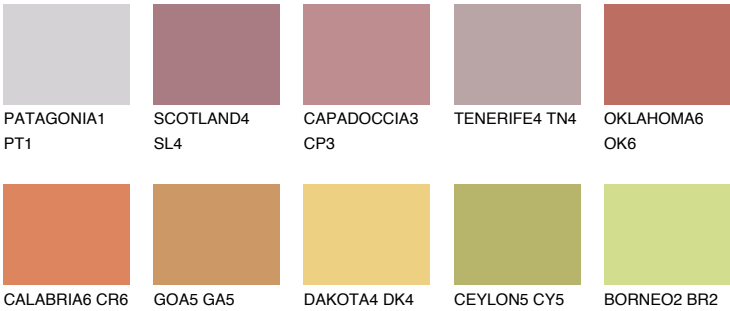

## UTAH5 UT5

30% TSR 52%

### Matching colours

#### COLOURS

#### INTENSE

For more information on plasters and paints, go to [www.ceresit.lv](http://www.ceresit.lv)

\*The presented colours refer to plasters and paints offered by Ceresit. Due to the use of digital techniques, the presented colours might not represent the original ones, thus they cannot be considered as a reliable colour presentation. We recommend checking the authentic colour samples.