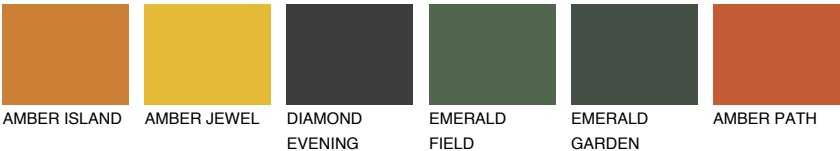

UTAH5 UT5

30% TSR 52%

Matching colours

COLOURS

INTENSE

For more information on plasters and paints, go to www.ceresit.lv

*The presented colours refer to plasters and paints offered by Ceresit. Due to the use of digital techniques, the presented colours might not represent the original ones, thus they cannot be considered as a reliable colour presentation. We recommend checking the authentic colour samples.