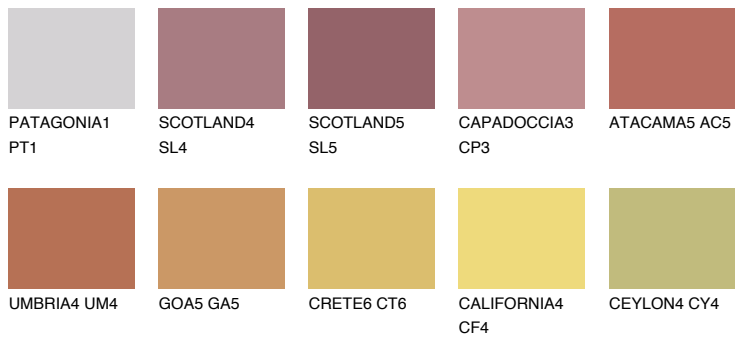

COLOUR DETAILS

UTAH6 UT6

☀️ 23% **TSR** 49%

Matching colours

COLOURS

INTENSE

For more information on plasters and paints, go to www.ceresit.lv

*The presented colours refer to plasters and paints offered by Ceresit. Due to the use of digital techniques, the presented colours might not represent the original ones, thus they cannot be considered as a reliable colour presentation. We recommend checking the authentic colour samples.