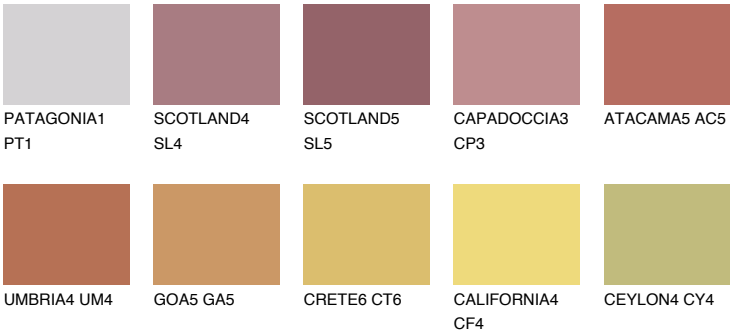

## UTAH6 UT6

☀ 23%    **TSR** 49%

### Matching colours

#### COLOURS

#### INTENSE

For more information on plasters and paints, go to [www.ceresit.lv](http://www.ceresit.lv)

\*The presented colours refer to plasters and paints offered by Ceresit. Due to the use of digital techniques, the presented colours might not represent the original ones, thus they cannot be considered as a reliable colour presentation. We recommend checking the authentic colour samples.