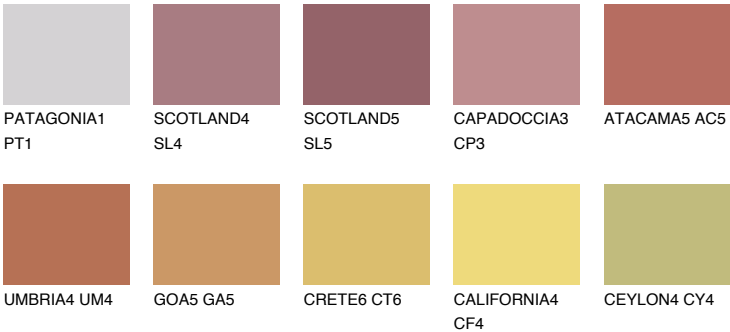

UTAH6 UT6

☀ 23% **TSR** 49%

Matching colours

COLOURS

INTENSE

For more information on plasters and paints, go to
www.ceresit.lv

*The presented colours refer to plasters and paints offered by Ceresit. Due to the use of digital techniques, the presented colours might not represent the original ones, thus they cannot be considered as a reliable colour presentation. We recommend checking the authentic colour samples.