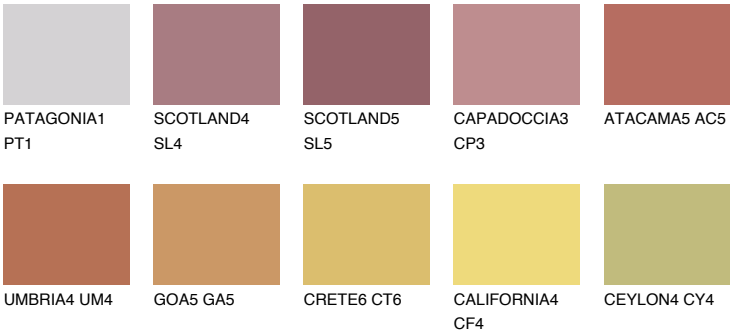

UTAH6 UT6

23% **TSR** 49%

Matching colours

COLOURS

INTENSE

For more information on plasters and paints, go to www.ceresit.lv

*The presented colours refer to plasters and paints offered by Ceresit. Due to the use of digital techniques, the presented colours might not represent the original ones, thus they cannot be considered as a reliable colour presentation. We recommend checking the authentic colour samples.