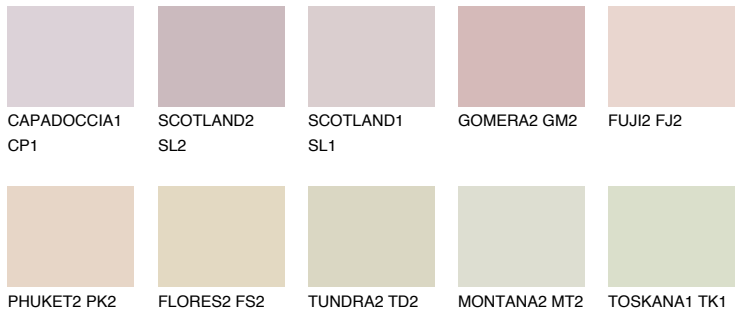

COLOUR DETAILS

ATACAMA1 AC1

65% TSR 67%

Matching colours

COLOURS

INTENSE

For more information on plasters and paints, go to www.ceresit.lv

*The presented colours refer to plasters and paints offered by Ceresit. Due to the use of digital techniques, the presented colours might not represent the original ones, thus they cannot be considered as a reliable colour presentation. We recommend checking the authentic colour samples.