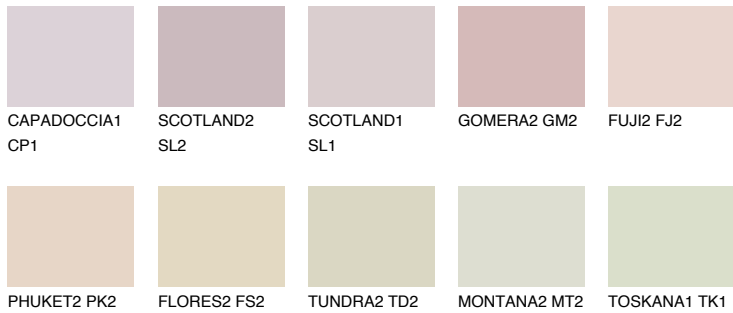

COLOUR DETAILS

ATACAMA1 AC1

65% TSR 67%

Matching colours

COLOURS

INTENSE

For more information on plasters and paints, go to www.ceresit.lv

*The presented colours refer to plasters and paints offered by Ceresit. Due to the use of digital techniques, the presented colours might not represent the original ones, thus they cannot be considered as a reliable colour presentation. We recommend checking the authentic colour samples.