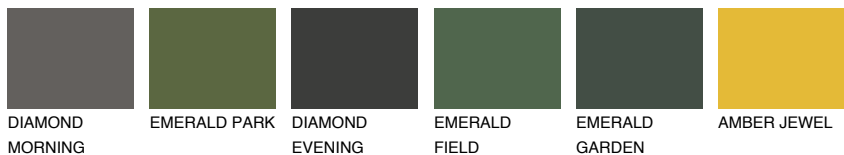

COLOUR DETAILS

ATACAMA1 AC1

65% TSR 67%

Matching colours

COLOURS

INTENSE

For more information on plasters and paints, go to www.ceresit.lv

*The presented colours refer to plasters and paints offered by Ceresit. Due to the use of digital techniques, the presented colours might not represent the original ones, thus they cannot be considered as a reliable colour presentation. We recommend checking the authentic colour samples.