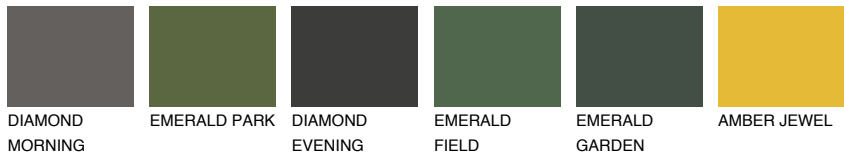

COLOUR DETAILS

ATACAMA1 AC1

65% **TSR** 67%

Matching colours

COLOURS

INTENSE

For more information on plasters and paints, go to www.ceresit.lv

*The presented colours refer to plasters and paints offered by Ceresit. Due to the use of digital techniques, the presented colours might not represent the original ones, thus they cannot be considered as a reliable colour presentation. We recommend checking the authentic colour samples.