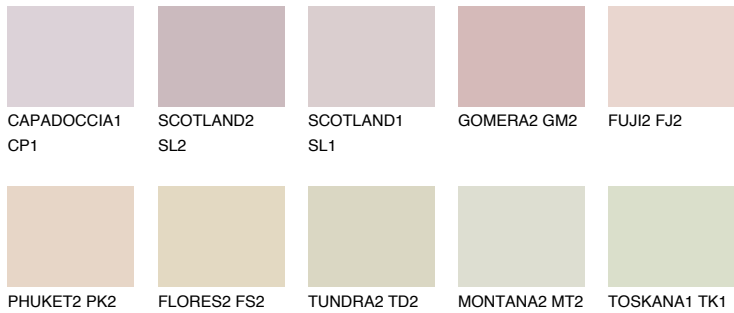

COLOUR DETAILS

ATACAMA1 AC1

65% TSR 67%

Matching colours

COLOURS

INTENSE

For more information on plasters and paints, go to www.ceresit.lv

*The presented colours refer to plasters and paints offered by Ceresit. Due to the use of digital techniques, the presented colours might not represent the original ones, thus they cannot be considered as a reliable colour presentation. We recommend checking the authentic colour samples.