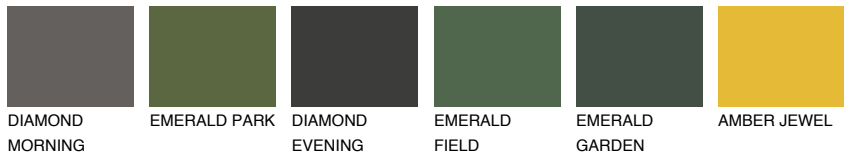

COLOUR DETAILS

ATACAMA1 AC1

65% TSR 67%

Matching colours

COLOURS

INTENSE

For more information on plasters and paints, go to www.ceresit.lv

*The presented colours refer to plasters and paints offered by Ceresit. Due to the use of digital techniques, the presented colours might not represent the original ones, thus they cannot be considered as a reliable colour presentation. We recommend checking the authentic colour samples.