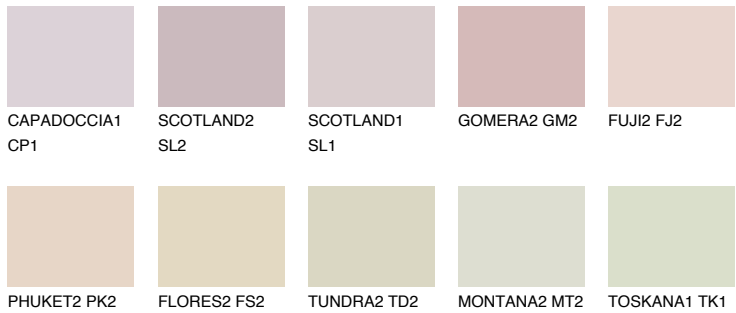

COLOUR DETAILS

ATACAMA1 AC1

65% **TSR** 67%

Matching colours

COLOURS

INTENSE

For more information on plasters and paints, go to www.ceresit.lv

*The presented colours refer to plasters and paints offered by Ceresit. Due to the use of digital techniques, the presented colours might not represent the original ones, thus they cannot be considered as a reliable colour presentation. We recommend checking the authentic colour samples.