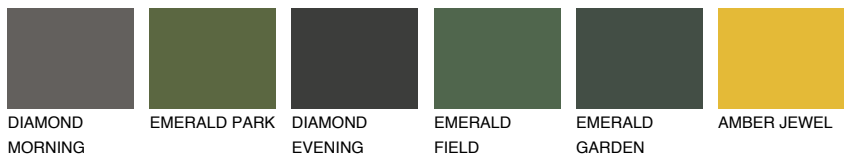

COLOUR DETAILS

ATACAMA1 AC1

65% **TSR** 67%

Matching colours

COLOURS

INTENSE

For more information on plasters and paints, go to www.ceresit.lv

*The presented colours refer to plasters and paints offered by Ceresit. Due to the use of digital techniques, the presented colours might not represent the original ones, thus they cannot be considered as a reliable colour presentation. We recommend checking the authentic colour samples.