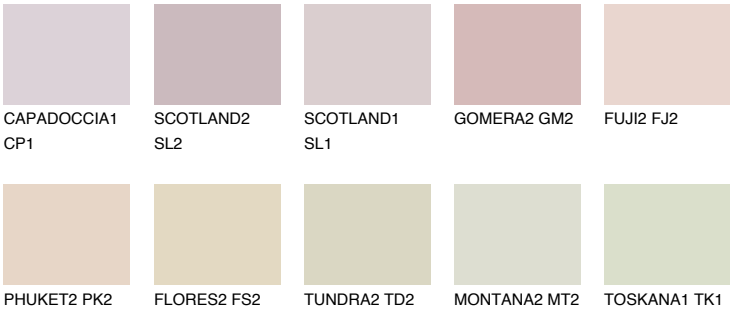

# COLOUR DETAILS

## ATACAMA1 AC1

65% TSR 67%

### Matching colours

#### COLOURS