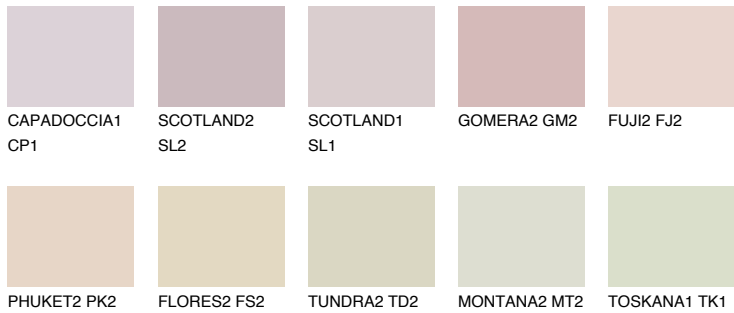

COLOUR DETAILS

ATACAMA1 AC1

65% **TSR** 67%

Matching colours

COLOURS

INTENSE

For more information on plasters and paints, go to www.ceresit.lv

*The presented colours refer to plasters and paints offered by Ceresit. Due to the use of digital techniques, the presented colours might not represent the original ones, thus they cannot be considered as a reliable colour presentation. We recommend checking the authentic colour samples.