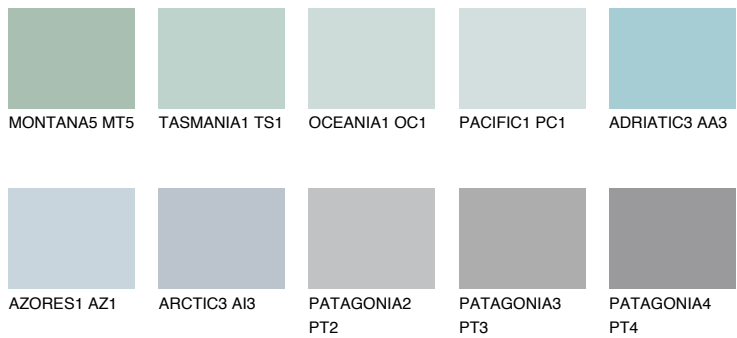

COLOUR DETAILS

PACIFIC2 PC2

66% TSR 66%

Matching colours

COLOURS

INTENSE

For more information on plasters and paints, go to www.ceresit.lv

*The presented colours refer to plasters and paints offered by Ceresit. Due to the use of digital techniques, the presented colours might not represent the original ones, thus they cannot be considered as a reliable colour presentation. We recommend checking the authentic colour samples.