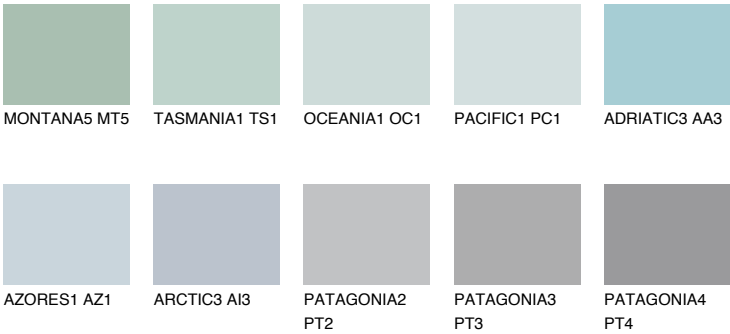

## PACIFIC2 PC2

66% TSR 66%

### Matching colours

#### COLOURS