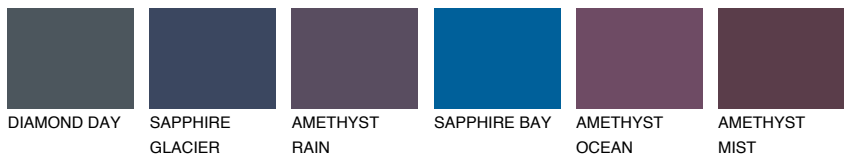

COLOUR DETAILS

PACIFIC2 PC2

66% TSR 66%

Matching colours

COLOURS

INTENSE

For more information on plasters and paints, go to www.ceresit.lv

*The presented colours refer to plasters and paints offered by Ceresit. Due to the use of digital techniques, the presented colours might not represent the original ones, thus they cannot be considered as a reliable colour presentation. We recommend checking the authentic colour samples.