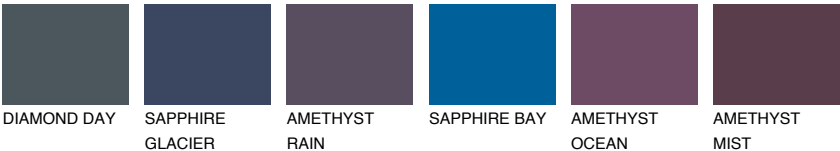

PACIFIC2 PC2

66% TSR 66%

Matching colours

COLOURS

INTENSE

For more information on plasters and paints, go to www.ceresit.lv

*The presented colours refer to plasters and paints offered by Ceresit. Due to the use of digital techniques, the presented colours might not represent the original ones, thus they cannot be considered as a reliable colour presentation. We recommend checking the authentic colour samples.