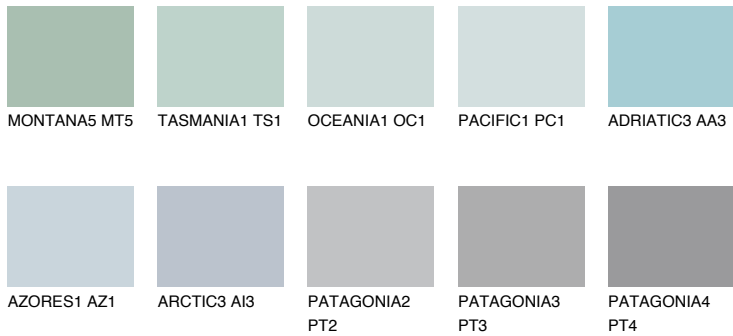

COLOUR DETAILS

PACIFIC2 PC2

66% TSR 66%

Matching colours

COLOURS

INTENSE

For more information on plasters and paints, go to www.ceresit.lv

*The presented colours refer to plasters and paints offered by Ceresit. Due to the use of digital techniques, the presented colours might not represent the original ones, thus they cannot be considered as a reliable colour presentation. We recommend checking the authentic colour samples.