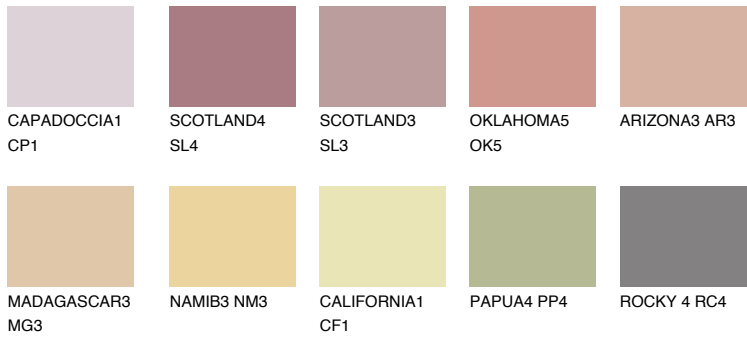

COLOUR DETAILS

ATACAMA2 AC2

46% **TSR** 55%

Matching colours

COLOURS

INTENSE

For more information on plasters and paints, go to www.ceresit.lv

*The presented colours refer to plasters and paints offered by Ceresit. Due to the use of digital techniques, the presented colours might not represent the original ones, thus they cannot be considered as a reliable colour presentation. We recommend checking the authentic colour samples.