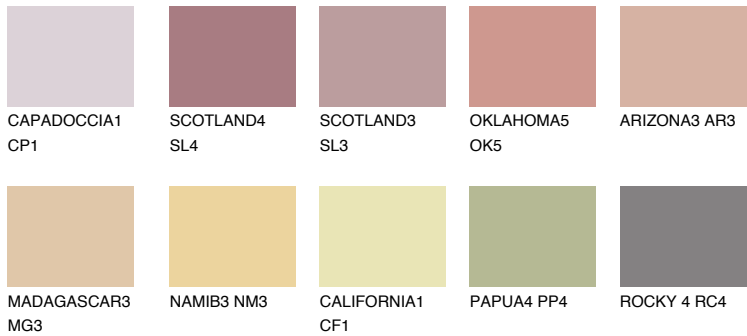

COLOUR DETAILS

ATACAMA2 AC2

46% **TSR** 55%

Matching colours

COLOURS

INTENSE

For more information on plasters and paints, go to www.ceresit.lv

*The presented colours refer to plasters and paints offered by Ceresit. Due to the use of digital techniques, the presented colours might not represent the original ones, thus they cannot be considered as a reliable colour presentation. We recommend checking the authentic colour samples.