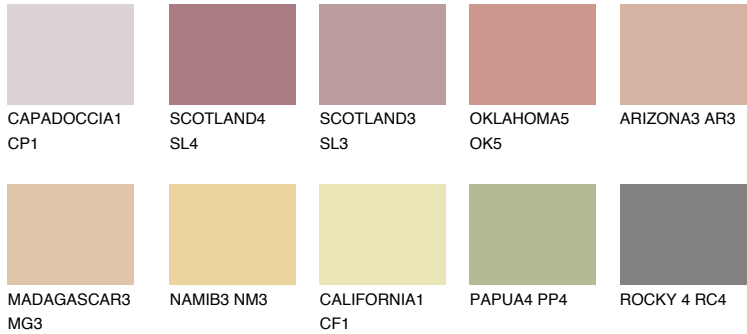

# COLOUR DETAILS

### Matching colours

#### COLOURS

#### INTENSE

For more information on plasters and paints, go to [www.ceresit.lv](http://www.ceresit.lv)

\*The presented colours refer to plasters and paints offered by Ceresit. Due to the use of digital techniques, the presented colours might not represent the original ones, thus they cannot be considered as a reliable colour presentation. We recommend checking the authentic colour samples.