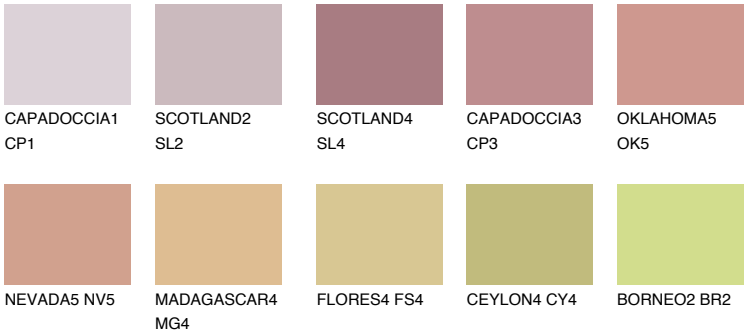

COLOUR DETAILS

ATACAMA3 AC3

38% TSR 54%

Matching colours

COLOURS

INTENSE

For more information on plasters and paints, go to www.ceresit.lv

*The presented colours refer to plasters and paints offered by Ceresit. Due to the use of digital techniques, the presented colours might not represent the original ones, thus they cannot be considered as a reliable colour presentation. We recommend checking the authentic colour samples.