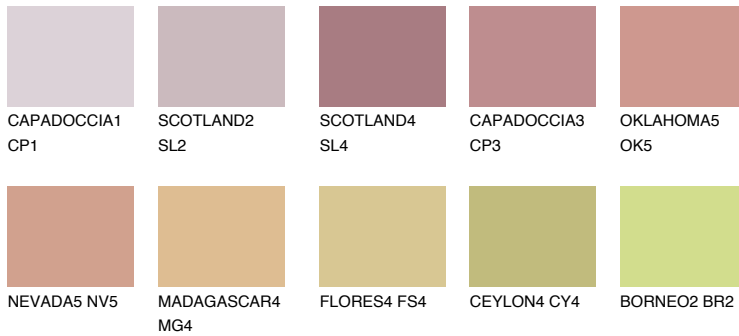

COLOUR DETAILS

ATACAMA3 AC3

38% TSR 54%

Matching colours

COLOURS

INTENSE

For more information on plasters and paints, go to www.ceresit.lv

*The presented colours refer to plasters and paints offered by Ceresit. Due to the use of digital techniques, the presented colours might not represent the original ones, thus they cannot be considered as a reliable colour presentation. We recommend checking the authentic colour samples.