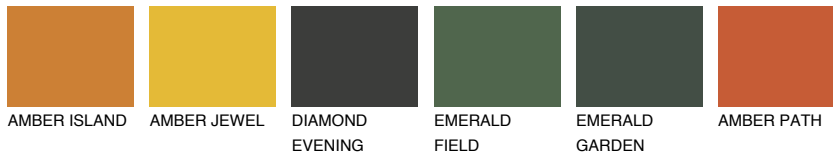

COLOUR DETAILS

ATACAMA3 AC3

38% TSR 54%

Matching colours

COLOURS

INTENSE

For more information on plasters and paints, go to www.ceresit.lv

*The presented colours refer to plasters and paints offered by Ceresit. Due to the use of digital techniques, the presented colours might not represent the original ones, thus they cannot be considered as a reliable colour presentation. We recommend checking the authentic colour samples.