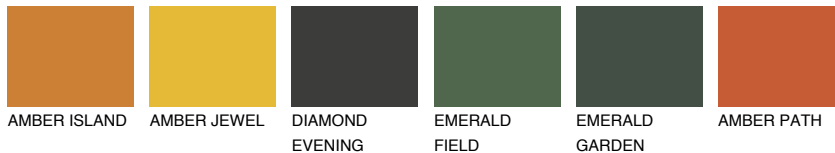

COLOUR DETAILS

ATACAMA3 AC3

38% TSR 54%

Matching colours

COLOURS

INTENSE

For more information on plasters and paints, go to www.ceresit.lv

*The presented colours refer to plasters and paints offered by Ceresit. Due to the use of digital techniques, the presented colours might not represent the original ones, thus they cannot be considered as a reliable colour presentation. We recommend checking the authentic colour samples.