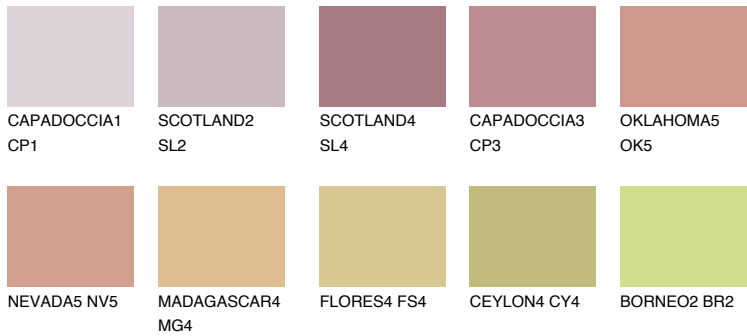

COLOUR DETAILS

ATACAMA3 AC3

38% TSR 54%

Matching colours

COLOURS

INTENSE

For more information on plasters and paints, go to www.ceresit.lv

*The presented colours refer to plasters and paints offered by Ceresit. Due to the use of digital techniques, the presented colours might not represent the original ones, thus they cannot be considered as a reliable colour presentation. We recommend checking the authentic colour samples.