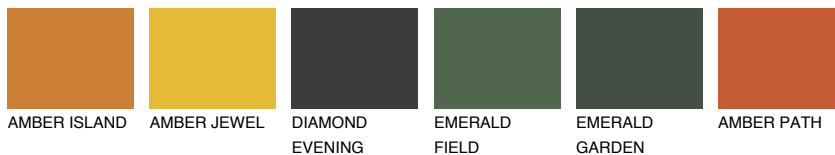

COLOUR DETAILS

ATACAMA3 AC3

38% TSR 54%

Matching colours

COLOURS

INTENSE

For more information on plasters and paints, go to www.ceresit.lv

*The presented colours refer to plasters and paints offered by Ceresit. Due to the use of digital techniques, the presented colours might not represent the original ones, thus they cannot be considered as a reliable colour presentation. We recommend checking the authentic colour samples.