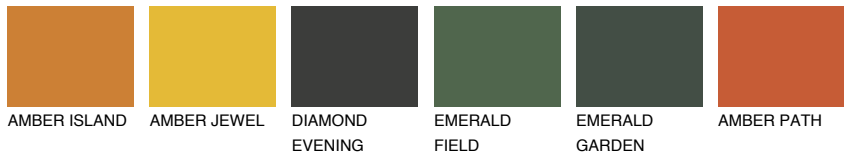

COLOUR DETAILS

ATACAMA3 AC3

38% TSR 54%

Matching colours

COLOURS

INTENSE

For more information on plasters and paints, go to www.ceresit.lv

*The presented colours refer to plasters and paints offered by Ceresit. Due to the use of digital techniques, the presented colours might not represent the original ones, thus they cannot be considered as a reliable colour presentation. We recommend checking the authentic colour samples.