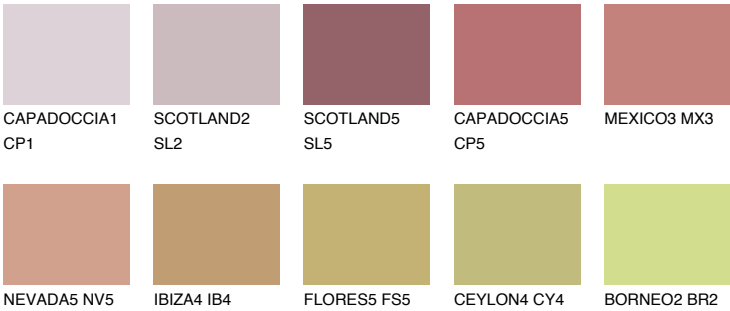

ATACAMA4 AC4

☀ 29% **TSR 50%**

Matching colours

COLOURS

INTENSE

For more information on plasters and paints, go to
www.ceresit.lv

*The presented colours refer to plasters and paints offered by Ceresit. Due to the use of digital techniques, the presented colours might not represent the original ones, thus they cannot be considered as a reliable colour presentation. We recommend checking the authentic colour samples.