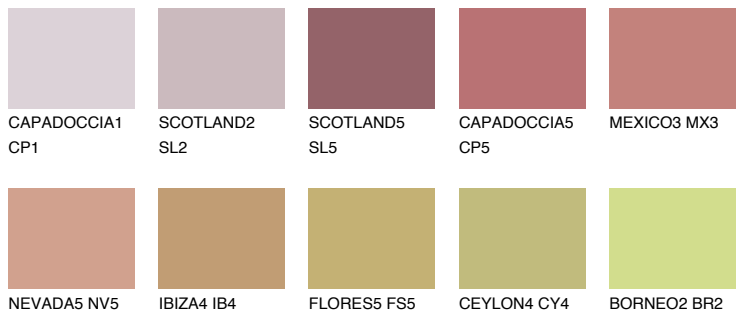

COLOUR DETAILS

ATACAMA4 AC4

☀ 29% **TSR 50%**

Matching colours

COLOURS

INTENSE

For more information on plasters and paints, go to www.ceresit.lv

*The presented colours refer to plasters and paints offered by Ceresit. Due to the use of digital techniques, the presented colours might not represent the original ones, thus they cannot be considered as a reliable colour presentation. We recommend checking the authentic colour samples.