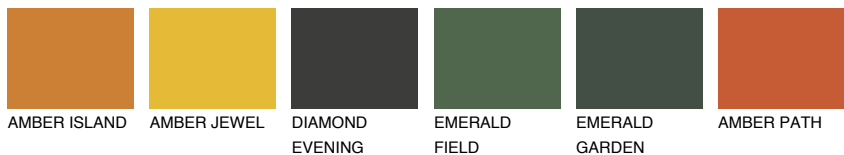

COLOUR DETAILS

ATACAMA4 AC4

☀ 29% **TSR 50%**

Matching colours

COLOURS

INTENSE

For more information on plasters and paints, go to www.ceresit.lv

*The presented colours refer to plasters and paints offered by Ceresit. Due to the use of digital techniques, the presented colours might not represent the original ones, thus they cannot be considered as a reliable colour presentation. We recommend checking the authentic colour samples.