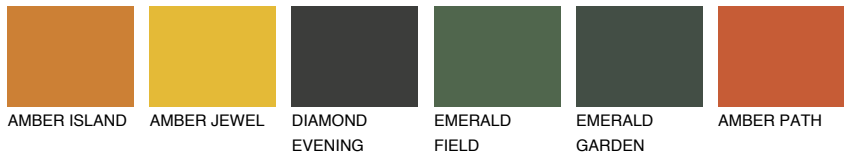

COLOUR DETAILS

ATACAMA4 AC4

☀ 29%   **TSR 50%**

Matching colours

COLOURS

INTENSE

For more information on plasters and paints, go to www.ceresit.lv

*The presented colours refer to plasters and paints offered by Ceresit. Due to the use of digital techniques, the presented colours might not represent the original ones, thus they cannot be considered as a reliable colour presentation. We recommend checking the authentic colour samples.