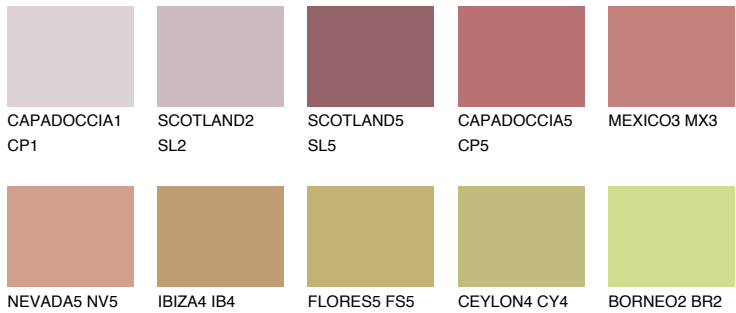

COLOUR DETAILS

ATACAMA4 AC4

☀ 29% **TSR 50%**

Matching colours

COLOURS

INTENSE

For more information on plasters and paints, go to
www.ceresit.lv

*The presented colours refer to plasters and paints offered by Ceresit. Due to the use of digital techniques, the presented colours might not represent the original ones, thus they cannot be considered as a reliable colour presentation. We recommend checking the authentic colour samples.