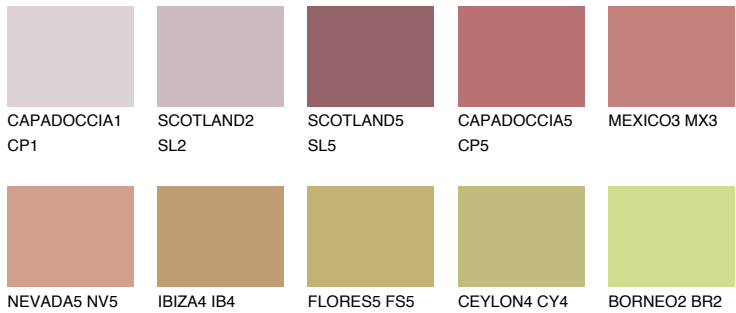

COLOUR DETAILS

ATACAMA4 AC4

☀ 29% **TSR** 50%

Matching colours

COLOURS

INTENSE

For more information on plasters and paints, go to www.ceresit.lv

*The presented colours refer to plasters and paints offered by Ceresit. Due to the use of digital techniques, the presented colours might not represent the original ones, thus they cannot be considered as a reliable colour presentation. We recommend checking the authentic colour samples.