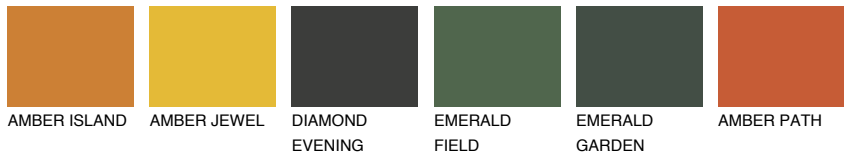

COLOUR DETAILS

ATACAMA4 AC4

☀ 29% **TSR** 50%

Matching colours

COLOURS

INTENSE

For more information on plasters and paints, go to www.ceresit.lv

*The presented colours refer to plasters and paints offered by Ceresit. Due to the use of digital techniques, the presented colours might not represent the original ones, thus they cannot be considered as a reliable colour presentation. We recommend checking the authentic colour samples.