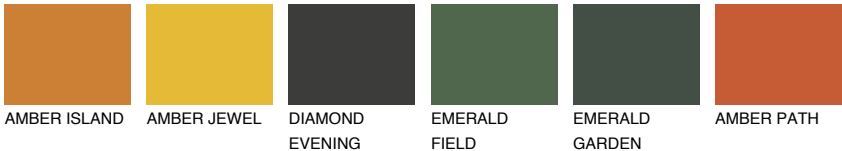

COLOUR DETAILS

ATACAMA4 AC4

☀ 29%   **TSR 50%**

Matching colours

COLOURS

INTENSE

For more information on plasters and paints, go to www.ceresit.lv

*The presented colours refer to plasters and paints offered by Ceresit. Due to the use of digital techniques, the presented colours might not represent the original ones, thus they cannot be considered as a reliable colour presentation. We recommend checking the authentic colour samples.