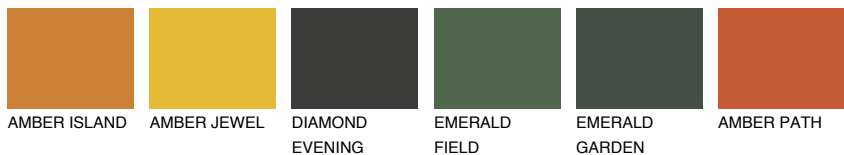

COLOUR DETAILS

ATACAMA4 AC4

☀ 29% **TSR 50%**

Matching colours

COLOURS

INTENSE

For more information on plasters and paints, go to
www.ceresit.lv

*The presented colours refer to plasters and paints offered by Ceresit. Due to the use of digital techniques, the presented colours might not represent the original ones, thus they cannot be considered as a reliable colour presentation. We recommend checking the authentic colour samples.