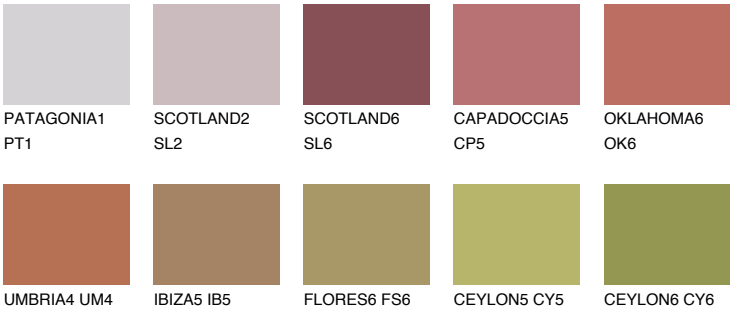

ATACAMA5 AC5

☀️ 22% **TSR 44%**

Matching colours

COLOURS

INTENSE

For more information on plasters and paints, go to www.ceresit.lv

*The presented colours refer to plasters and paints offered by Ceresit. Due to the use of digital techniques, the presented colours might not represent the original ones, thus they cannot be considered as a reliable colour presentation. We recommend checking the authentic colour samples.