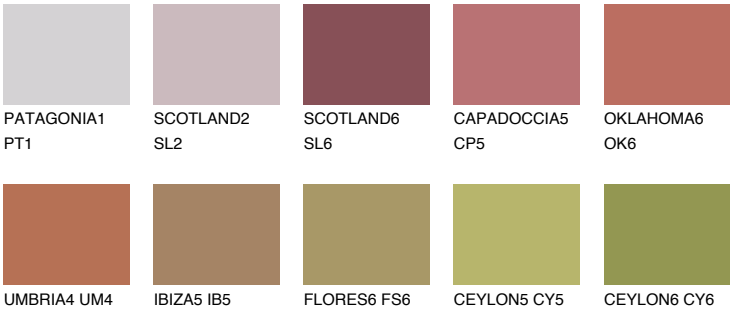

## ATACAMA5 AC5

☀ 22%    **TSR** 44%

### Matching colours

#### COLOURS

#### INTENSE

For more information on plasters and paints, go to  
[www.ceresit.lv](http://www.ceresit.lv)

\*The presented colours refer to plasters and paints offered by Ceresit. Due to the use of digital techniques, the presented colours might not represent the original ones, thus they cannot be considered as a reliable colour presentation. We recommend checking the authentic colour samples.