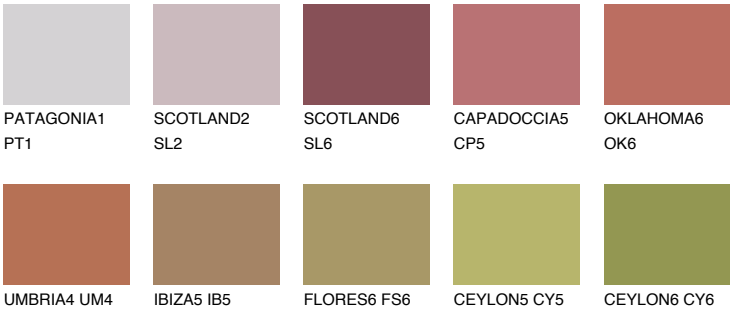

## ATACAMA5 AC5

22% **TSR** 44%

### Matching colours

#### COLOURS

#### INTENSE

For more information on plasters and paints, go to [www.ceresit.lv](http://www.ceresit.lv)

\*The presented colours refer to plasters and paints offered by Ceresit. Due to the use of digital techniques, the presented colours might not represent the original ones, thus they cannot be considered as a reliable colour presentation. We recommend checking the authentic colour samples.