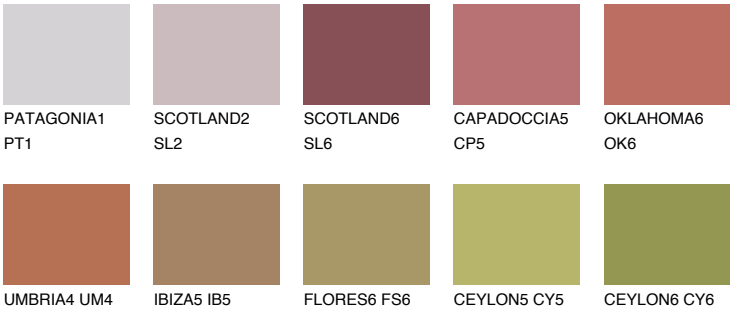

ATACAMA5 AC5

22% **TSR** 44%

Matching colours

COLOURS

INTENSE

For more information on plasters and paints, go to www.ceresit.lv

*The presented colours refer to plasters and paints offered by Ceresit. Due to the use of digital techniques, the presented colours might not represent the original ones, thus they cannot be considered as a reliable colour presentation. We recommend checking the authentic colour samples.