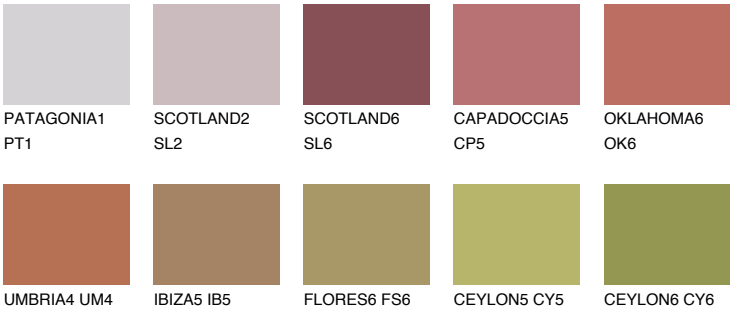

ATACAMA5 AC5

☀ 22% **TSR 44%**

Matching colours

COLOURS

INTENSE

For more information on plasters and paints, go to
www.ceresit.lv

*The presented colours refer to plasters and paints offered by Ceresit. Due to the use of digital techniques, the presented colours might not represent the original ones, thus they cannot be considered as a reliable colour presentation. We recommend checking the authentic colour samples.