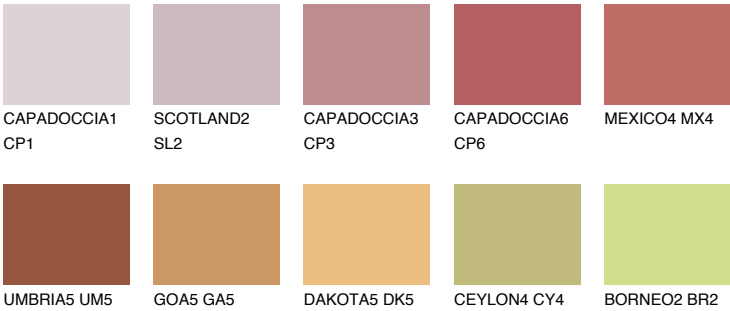

ATACAMA6 AC6

☀️ 18%   **TSR 42%**

Matching colours

COLOURS

INTENSE

For more information on plasters and paints, go to
www.ceresit.lv

*The presented colours refer to plasters and paints offered by Ceresit. Due to the use of digital techniques, the presented colours might not represent the original ones, thus they cannot be considered as a reliable colour presentation. We recommend checking the authentic colour samples.