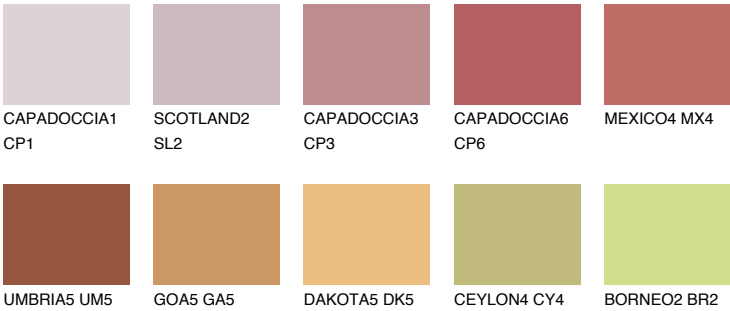

## ATACAMA6 AC6

☀️ 18%    **TSR 42%**

### Matching colours

#### COLOURS

#### INTENSE

For more information on plasters and paints, go to  
[www.ceresit.lv](http://www.ceresit.lv)

\*The presented colours refer to plasters and paints offered by Ceresit. Due to the use of digital techniques, the presented colours might not represent the original ones, thus they cannot be considered as a reliable colour presentation. We recommend checking the authentic colour samples.