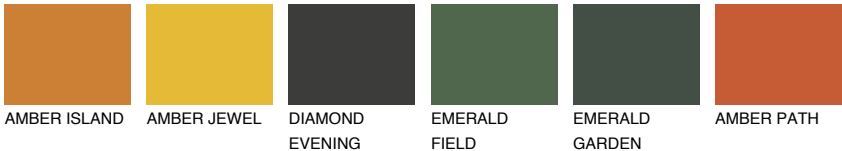

COLOUR DETAILS

ATACAMA6 AC6

18% TSR 42%

Matching colours

COLOURS

INTENSE

For more information on plasters and paints, go to www.ceresit.lv

*The presented colours refer to plasters and paints offered by Ceresit. Due to the use of digital techniques, the presented colours might not represent the original ones, thus they cannot be considered as a reliable colour presentation. We recommend checking the authentic colour samples.