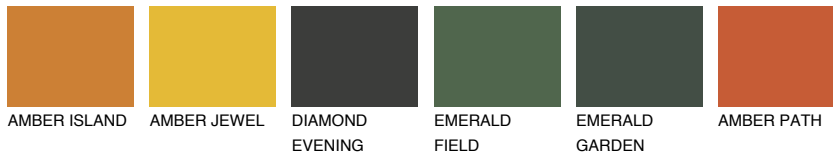

COLOUR DETAILS

ATACAMA6 AC6

☀️ 18% **TSR 42%**

Matching colours

COLOURS

INTENSE

For more information on plasters and paints, go to www.ceresit.lv

*The presented colours refer to plasters and paints offered by Ceresit. Due to the use of digital techniques, the presented colours might not represent the original ones, thus they cannot be considered as a reliable colour presentation. We recommend checking the authentic colour samples.