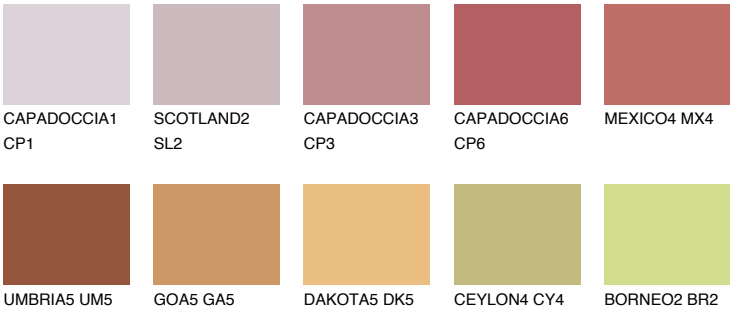

## ATACAMA6 AC6

☀️ 18%    **TSR 42%**

### Matching colours

#### COLOURS

#### INTENSE

For more information on plasters and paints, go to [www.ceresit.lv](http://www.ceresit.lv)

\*The presented colours refer to plasters and paints offered by Ceresit. Due to the use of digital techniques, the presented colours might not represent the original ones, thus they cannot be considered as a reliable colour presentation. We recommend checking the authentic colour samples.