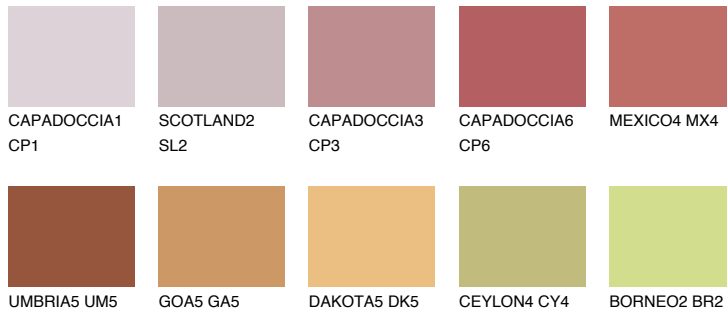

COLOUR DETAILS

ATACAMA6 AC6

☀️ 18% **TSR 42%**

Matching colours

COLOURS

INTENSE

For more information on plasters and paints, go to www.ceresit.lv

*The presented colours refer to plasters and paints offered by Ceresit. Due to the use of digital techniques, the presented colours might not represent the original ones, thus they cannot be considered as a reliable colour presentation. We recommend checking the authentic colour samples.