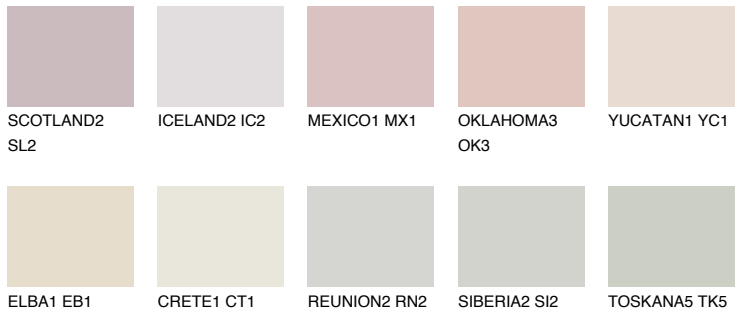

COLOUR DETAILS

INDIANA1 IN1

74% TSR 70%

Matching colours

COLOURS

INTENSE

For more information on plasters and paints, go to www.ceresit.lv

*The presented colours refer to plasters and paints offered by Ceresit. Due to the use of digital techniques, the presented colours might not represent the original ones, thus they cannot be considered as a reliable colour presentation. We recommend checking the authentic colour samples.