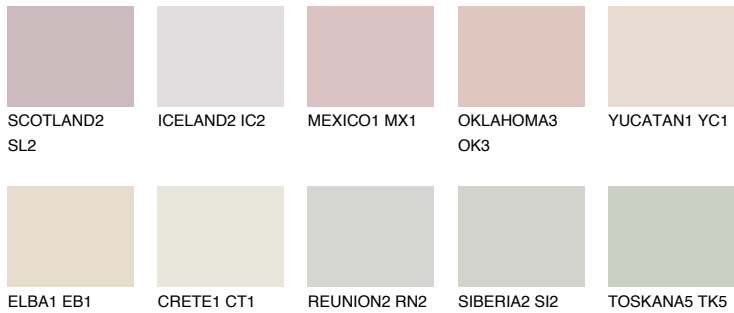

COLOUR DETAILS

INDIANA1 IN1

74% TSR 70%

Matching colours

COLOURS

INTENSE

For more information on plasters and paints, go to www.ceresit.lv

*The presented colours refer to plasters and paints offered by Ceresit. Due to the use of digital techniques, the presented colours might not represent the original ones, thus they cannot be considered as a reliable colour presentation. We recommend checking the authentic colour samples.