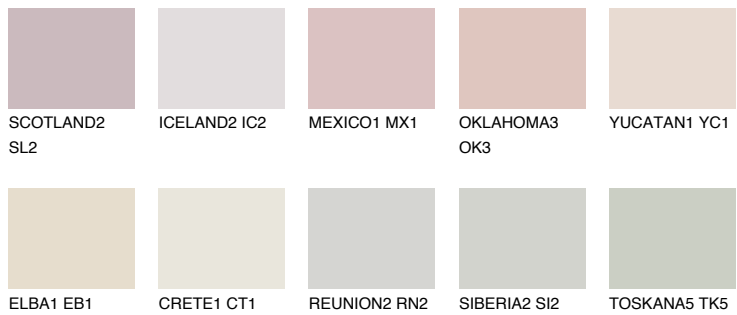

INDIANA1 IN1

74% **TSR** 70%

Matching colours

COLOURS

INTENSE

For more information on plasters and paints, go to www.ceresit.lv

*The presented colours refer to plasters and paints offered by Ceresit. Due to the use of digital techniques, the presented colours might not represent the original ones, thus they cannot be considered as a reliable colour presentation. We recommend checking the authentic colour samples.