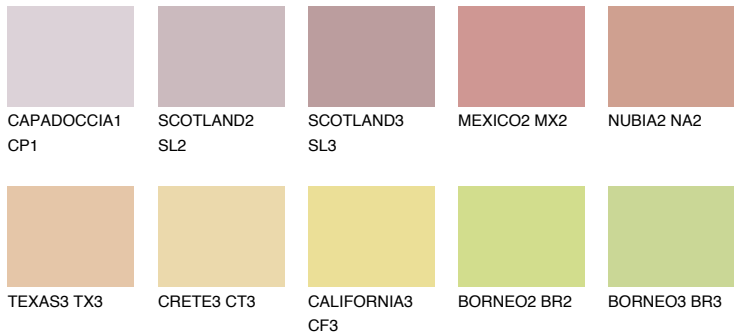

COLOUR DETAILS

INDIANA2 IN2

59% TSR 63%

Matching colours

COLOURS

INTENSE

For more information on plasters and paints, go to www.ceresit.lv

*The presented colours refer to plasters and paints offered by Ceresit. Due to the use of digital techniques, the presented colours might not represent the original ones, thus they cannot be considered as a reliable colour presentation. We recommend checking the authentic colour samples.