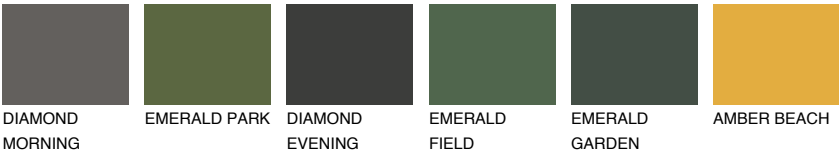

COLOUR DETAILS

INDIANA2 IN2

59% TSR 63%

Matching colours

COLOURS

INTENSE

For more information on plasters and paints, go to www.ceresit.lv

*The presented colours refer to plasters and paints offered by Ceresit. Due to the use of digital techniques, the presented colours might not represent the original ones, thus they cannot be considered as a reliable colour presentation. We recommend checking the authentic colour samples.