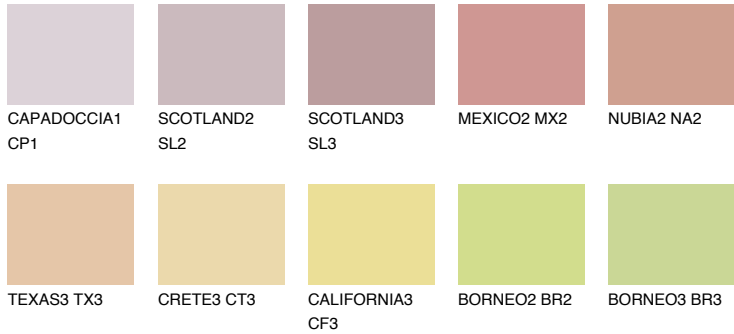

COLOUR DETAILS

INDIANA2 IN2

59% TSR 63%

Matching colours

COLOURS

INTENSE

For more information on plasters and paints, go to www.ceresit.lv

*The presented colours refer to plasters and paints offered by Ceresit. Due to the use of digital techniques, the presented colours might not represent the original ones, thus they cannot be considered as a reliable colour presentation. We recommend checking the authentic colour samples.