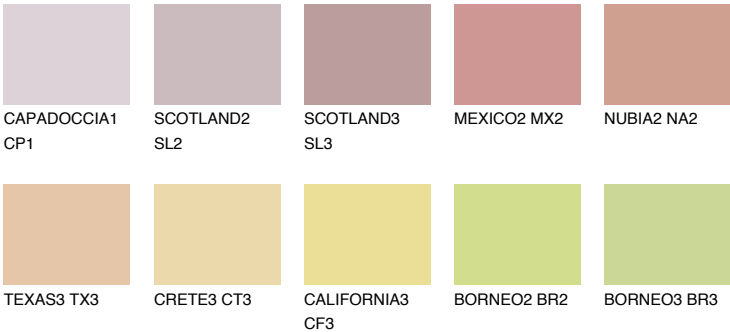

COLOUR DETAILS

INDIANA2 IN2

59% TSR 63%

Matching colours

COLOURS

INTENSE

For more information on plasters and paints, go to www.ceresit.lv

*The presented colours refer to plasters and paints offered by Ceresit. Due to the use of digital techniques, the presented colours might not represent the original ones, thus they cannot be considered as a reliable colour presentation. We recommend checking the authentic colour samples.