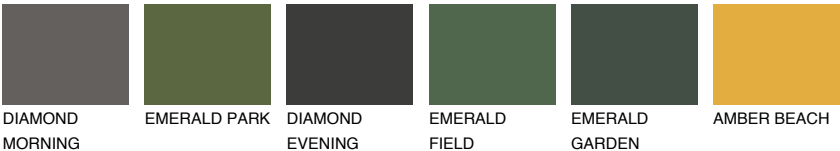

COLOUR DETAILS

INDIANA2 IN2

59% TSR 63%

Matching colours

COLOURS

INTENSE

For more information on plasters and paints, go to www.ceresit.lv

*The presented colours refer to plasters and paints offered by Ceresit. Due to the use of digital techniques, the presented colours might not represent the original ones, thus they cannot be considered as a reliable colour presentation. We recommend checking the authentic colour samples.