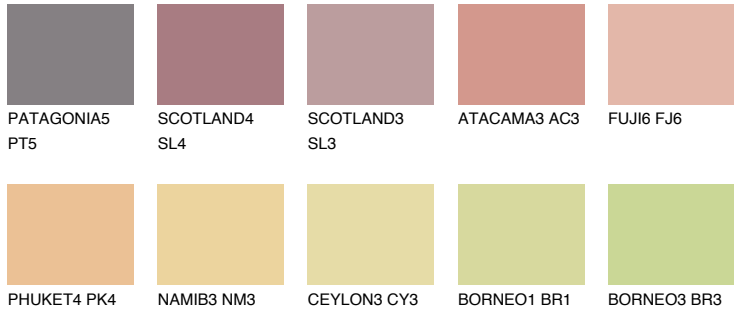

COLOUR DETAILS

INDIANA3 IN3

54% TSR 60%

Matching colours

COLOURS

INTENSE

For more information on plasters and paints, go to www.ceresit.lv

*The presented colours refer to plasters and paints offered by Ceresit. Due to the use of digital techniques, the presented colours might not represent the original ones, thus they cannot be considered as a reliable colour presentation. We recommend checking the authentic colour samples.