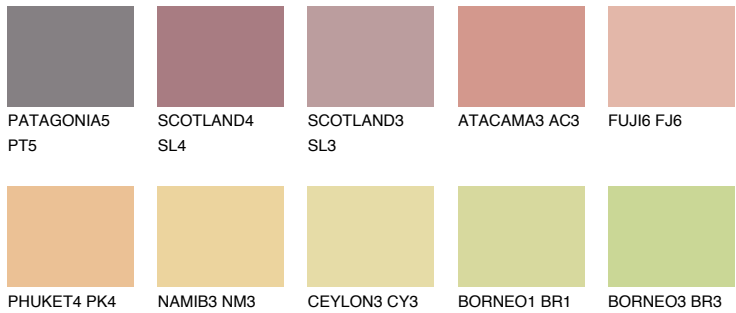

COLOUR DETAILS

INDIANA3 IN3

54% TSR 60%

Matching colours

COLOURS

INTENSE

For more information on plasters and paints, go to www.ceresit.lv

*The presented colours refer to plasters and paints offered by Ceresit. Due to the use of digital techniques, the presented colours might not represent the original ones, thus they cannot be considered as a reliable colour presentation. We recommend checking the authentic colour samples.