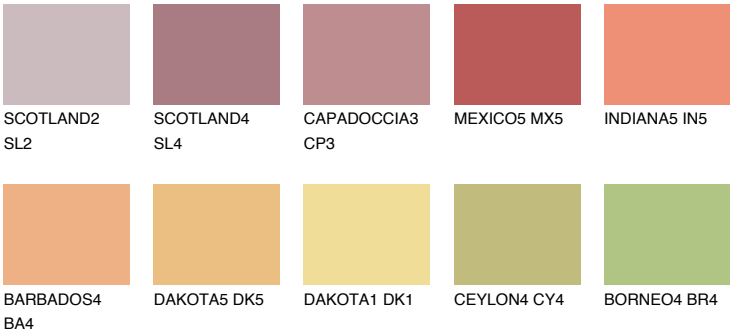

## INDIANA4 IN4

45% **TSR** 57%

### Matching colours

#### COLOURS

#### INTENSE

For more information on plasters and paints, go to [www.ceresit.lv](http://www.ceresit.lv)

\*The presented colours refer to plasters and paints offered by Ceresit. Due to the use of digital techniques, the presented colours might not represent the original ones, thus they cannot be considered as a reliable colour presentation. We recommend checking the authentic colour samples.