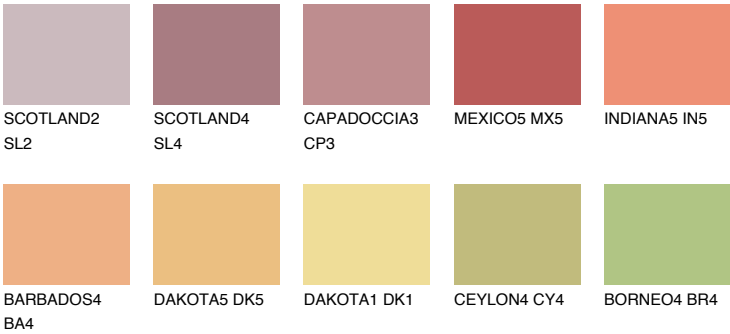

INDIANA4 IN4

45% TSR 57%

Matching colours

COLOURS

INTENSE

For more information on plasters and paints, go to www.ceresit.lv

*The presented colours refer to plasters and paints offered by Ceresit. Due to the use of digital techniques, the presented colours might not represent the original ones, thus they cannot be considered as a reliable colour presentation. We recommend checking the authentic colour samples.