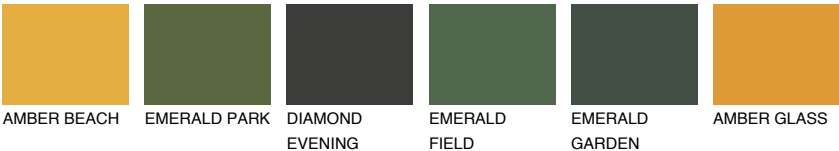

INDIANA4 IN4

45% TSR 57%

Matching colours

COLOURS

INTENSE

For more information on plasters and paints, go to www.ceresit.lv

*The presented colours refer to plasters and paints offered by Ceresit. Due to the use of digital techniques, the presented colours might not represent the original ones, thus they cannot be considered as a reliable colour presentation. We recommend checking the authentic colour samples.