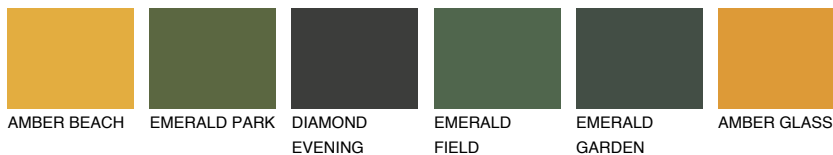

COLOUR DETAILS

INDIANA4 IN4

45% TSR 57%

Matching colours

COLOURS

INTENSE

For more information on plasters and paints, go to www.ceresit.lv

*The presented colours refer to plasters and paints offered by Ceresit. Due to the use of digital techniques, the presented colours might not represent the original ones, thus they cannot be considered as a reliable colour presentation. We recommend checking the authentic colour samples.