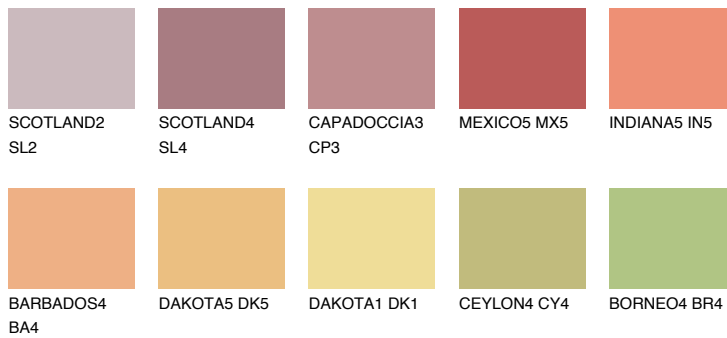

COLOUR DETAILS

INDIANA4 IN4

45% TSR 57%

Matching colours

COLOURS

INTENSE

For more information on plasters and paints, go to www.ceresit.lv

*The presented colours refer to plasters and paints offered by Ceresit. Due to the use of digital techniques, the presented colours might not represent the original ones, thus they cannot be considered as a reliable colour presentation. We recommend checking the authentic colour samples.