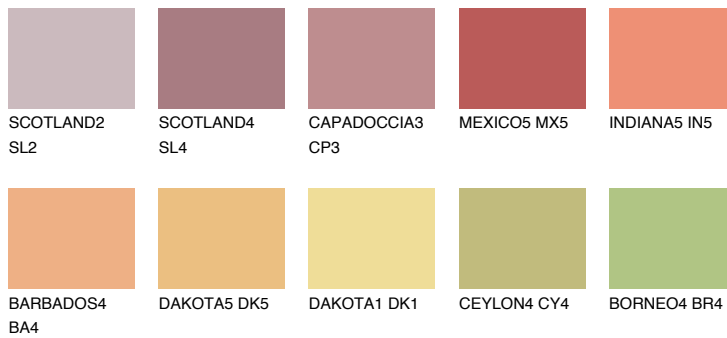

INDIANA4 IN4

45% TSR 57%

Matching colours

COLOURS

INTENSE

For more information on plasters and paints, go to www.ceresit.lv

*The presented colours refer to plasters and paints offered by Ceresit. Due to the use of digital techniques, the presented colours might not represent the original ones, thus they cannot be considered as a reliable colour presentation. We recommend checking the authentic colour samples.