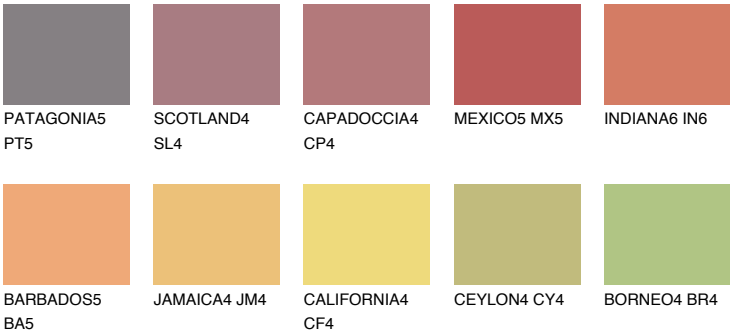

INDIANA5 IN5

39% **TSR** 58%

Matching colours

COLOURS

INTENSE

For more information on plasters and paints, go to www.ceresit.lv

*The presented colours refer to plasters and paints offered by Ceresit. Due to the use of digital techniques, the presented colours might not represent the original ones, thus they cannot be considered as a reliable colour presentation. We recommend checking the authentic colour samples.