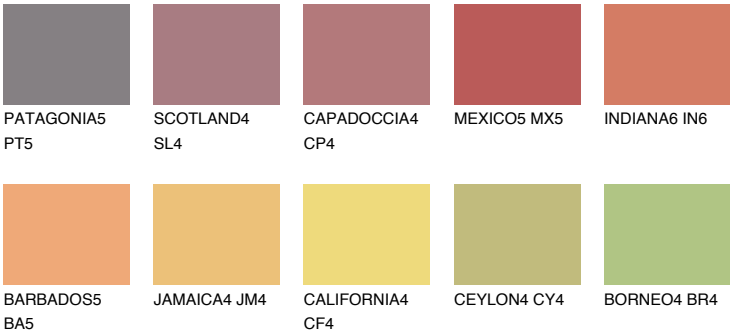

## INDIANA5 IN5

39% **TSR** 58%

### Matching colours

#### COLOURS

#### INTENSE

For more information on plasters and paints, go to [www.ceresit.lv](http://www.ceresit.lv)

\*The presented colours refer to plasters and paints offered by Ceresit. Due to the use of digital techniques, the presented colours might not represent the original ones, thus they cannot be considered as a reliable colour presentation. We recommend checking the authentic colour samples.