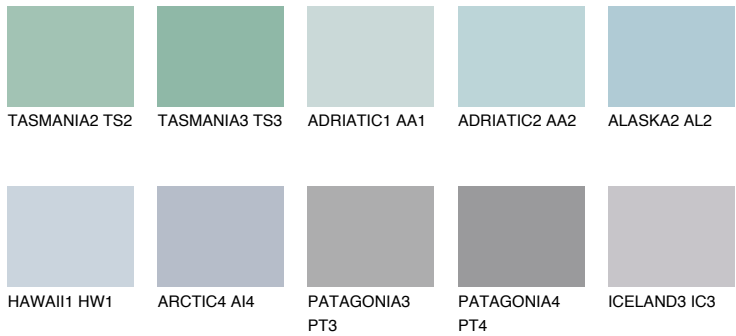

COLOUR DETAILS

PACIFIC3 PC3

61% **TSR** 63%

Matching colours

COLOURS

INTENSE

For more information on plasters and paints, go to www.ceresit.lv

*The presented colours refer to plasters and paints offered by Ceresit. Due to the use of digital techniques, the presented colours might not represent the original ones, thus they cannot be considered as a reliable colour presentation. We recommend checking the authentic colour samples.