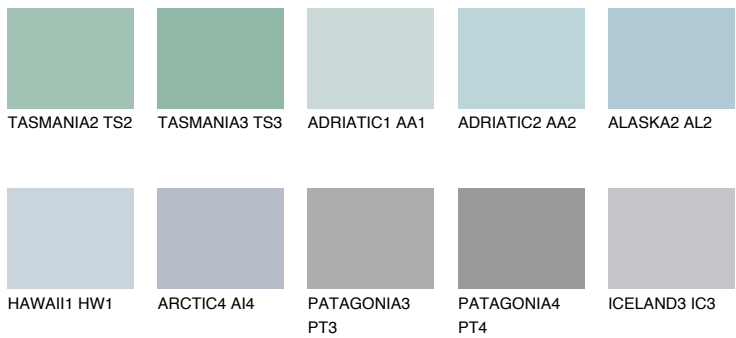

COLOUR DETAILS

PACIFIC3 PC3

61% **TSR** 63%

Matching colours

COLOURS

INTENSE

For more information on plasters and paints, go to www.ceresit.lv

*The presented colours refer to plasters and paints offered by Ceresit. Due to the use of digital techniques, the presented colours might not represent the original ones, thus they cannot be considered as a reliable colour presentation. We recommend checking the authentic colour samples.