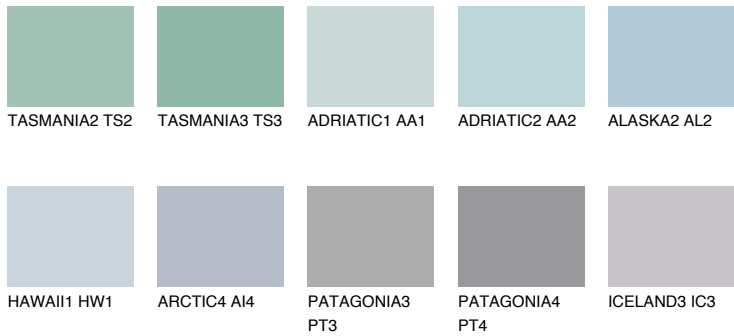

COLOUR DETAILS

PACIFIC3 PC3

61% TSR 63%

Matching colours

COLOURS

INTENSE

For more information on plasters and paints, go to www.ceresit.lv

*The presented colours refer to plasters and paints offered by Ceresit. Due to the use of digital techniques, the presented colours might not represent the original ones, thus they cannot be considered as a reliable colour presentation. We recommend checking the authentic colour samples.