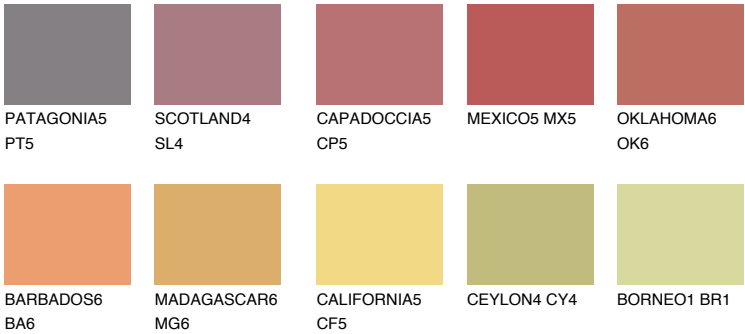

INDIANA6 IN6

☀️ 29% **TSR** 51%

Matching colours

COLOURS

INTENSE

For more information on plasters and paints, go to www.ceresit.lv

*The presented colours refer to plasters and paints offered by Ceresit. Due to the use of digital techniques, the presented colours might not represent the original ones, thus they cannot be considered as a reliable colour presentation. We recommend checking the authentic colour samples.