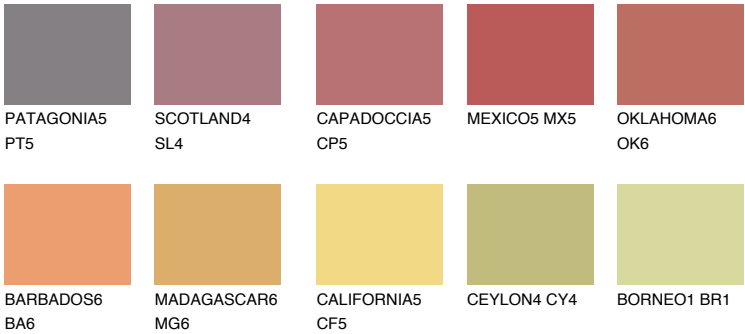

## INDIANA6 IN6

☀ 29%    **TSR** 51%

### Matching colours

#### COLOURS

#### INTENSE

For more information on plasters and paints, go to [www.ceresit.lv](http://www.ceresit.lv)

\*The presented colours refer to plasters and paints offered by Ceresit. Due to the use of digital techniques, the presented colours might not represent the original ones, thus they cannot be considered as a reliable colour presentation. We recommend checking the authentic colour samples.