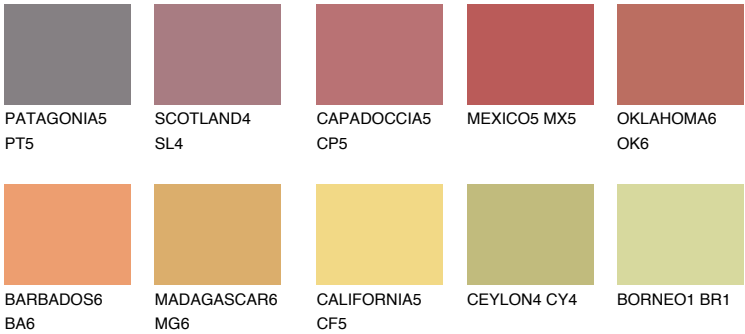

INDIANA6 IN6

☀ 29% **TSR** 51%

Matching colours

COLOURS

INTENSE

For more information on plasters and paints, go to www.ceresit.lv

*The presented colours refer to plasters and paints offered by Ceresit. Due to the use of digital techniques, the presented colours might not represent the original ones, thus they cannot be considered as a reliable colour presentation. We recommend checking the authentic colour samples.