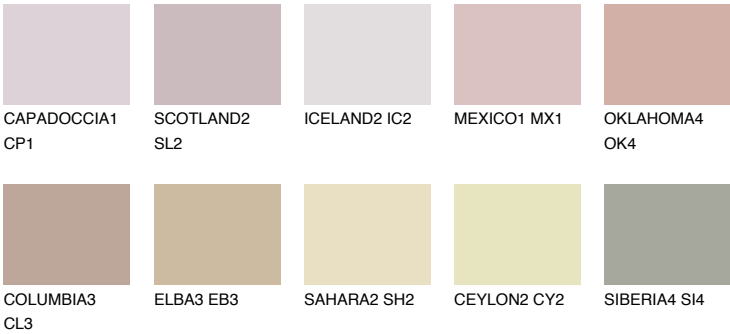

## NUBIA1 NA1

48% **TSR** 51%

### Matching colours

#### COLOURS

#### INTENSE

For more information on plasters and paints, go to [www.ceresit.lv](http://www.ceresit.lv)

\*The presented colours refer to plasters and paints offered by Ceresit. Due to the use of digital techniques, the presented colours might not represent the original ones, thus they cannot be considered as a reliable colour presentation. We recommend checking the authentic colour samples.