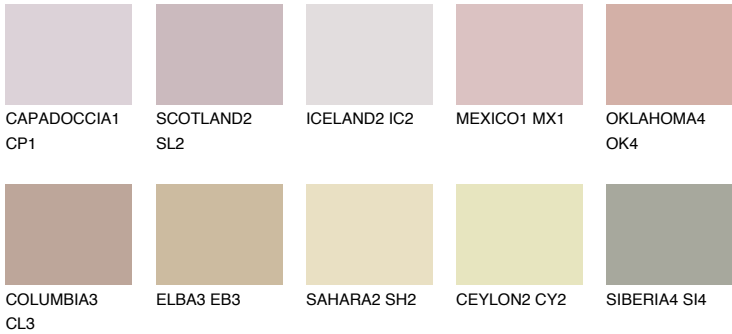

NUBIA1 NA1

48% **TSR** 51%

Matching colours

COLOURS

INTENSE

For more information on plasters and paints, go to www.ceresit.lv

*The presented colours refer to plasters and paints offered by Ceresit. Due to the use of digital techniques, the presented colours might not represent the original ones, thus they cannot be considered as a reliable colour presentation. We recommend checking the authentic colour samples.