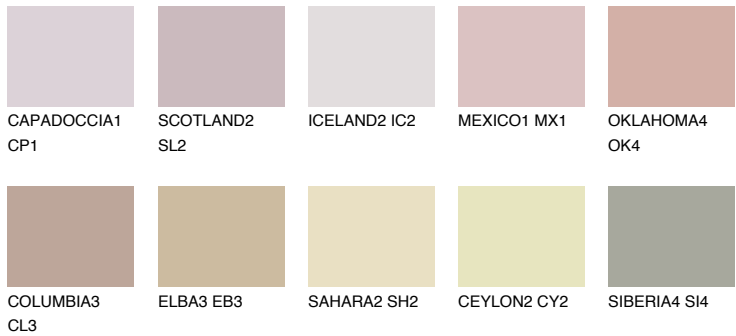

COLOUR DETAILS

NUBIA1 NA1

48% TSR 51%

Matching colours

COLOURS

INTENSE

For more information on plasters and paints, go to www.ceresit.lv

*The presented colours refer to plasters and paints offered by Ceresit. Due to the use of digital techniques, the presented colours might not represent the original ones, thus they cannot be considered as a reliable colour presentation. We recommend checking the authentic colour samples.