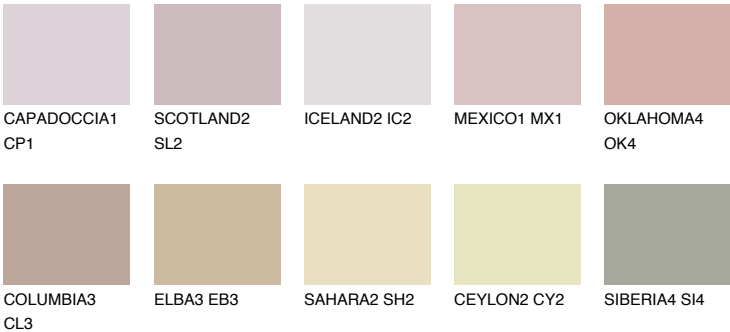

NUBIA1 NA1

48% **TSR** 51%

Matching colours

COLOURS

INTENSE

For more information on plasters and paints, go to www.ceresit.lv

*The presented colours refer to plasters and paints offered by Ceresit. Due to the use of digital techniques, the presented colours might not represent the original ones, thus they cannot be considered as a reliable colour presentation. We recommend checking the authentic colour samples.