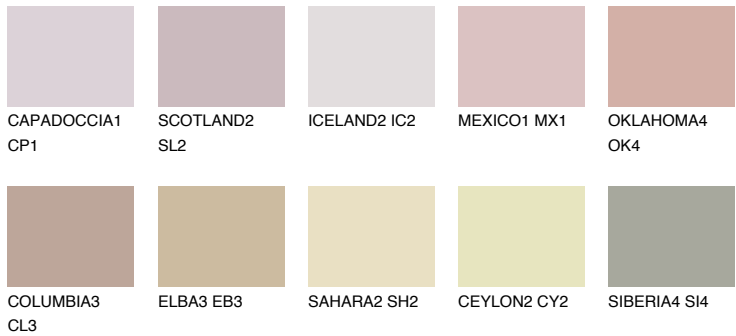

COLOUR DETAILS

NUBIA1 NA1

48% **TSR** 51%

Matching colours

COLOURS

INTENSE

For more information on plasters and paints, go to www.ceresit.lv

*The presented colours refer to plasters and paints offered by Ceresit. Due to the use of digital techniques, the presented colours might not represent the original ones, thus they cannot be considered as a reliable colour presentation. We recommend checking the authentic colour samples.