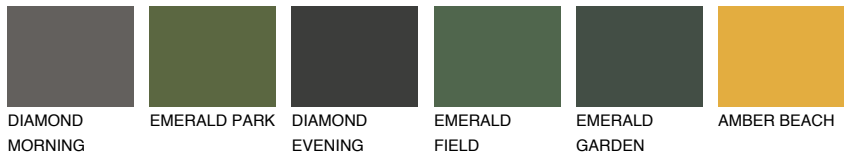

COLOUR DETAILS

NUBIA2 NA2

40% TSR 50%

Matching colours

COLOURS

INTENSE

For more information on plasters and paints, go to www.ceresit.lv

*The presented colours refer to plasters and paints offered by Ceresit. Due to the use of digital techniques, the presented colours might not represent the original ones, thus they cannot be considered as a reliable colour presentation. We recommend checking the authentic colour samples.