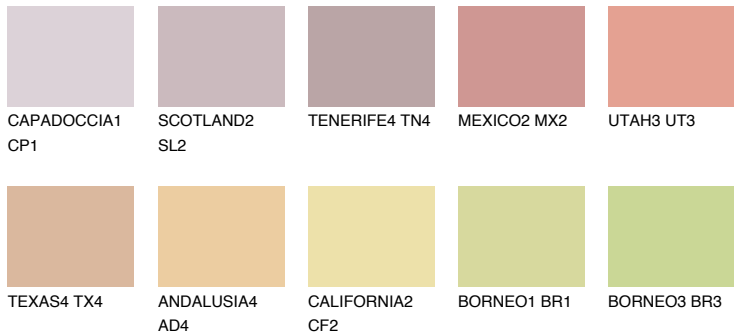

COLOUR DETAILS

NUBIA2 NA2

40% TSR 50%

Matching colours

COLOURS

INTENSE

For more information on plasters and paints, go to www.ceresit.lv

*The presented colours refer to plasters and paints offered by Ceresit. Due to the use of digital techniques, the presented colours might not represent the original ones, thus they cannot be considered as a reliable colour presentation. We recommend checking the authentic colour samples.