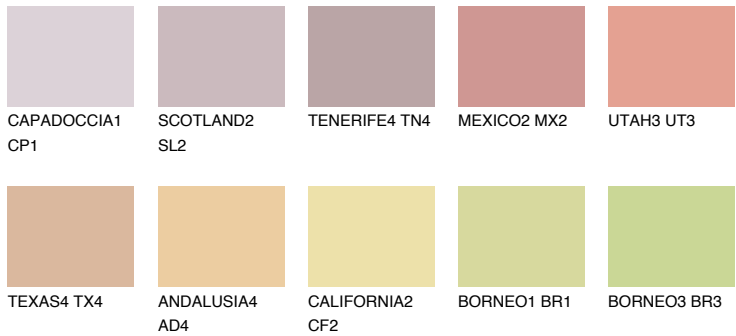

COLOUR DETAILS

NUBIA2 NA2

40% **TSR** 50%

Matching colours

COLOURS

INTENSE

For more information on plasters and paints, go to www.ceresit.lv

*The presented colours refer to plasters and paints offered by Ceresit. Due to the use of digital techniques, the presented colours might not represent the original ones, thus they cannot be considered as a reliable colour presentation. We recommend checking the authentic colour samples.