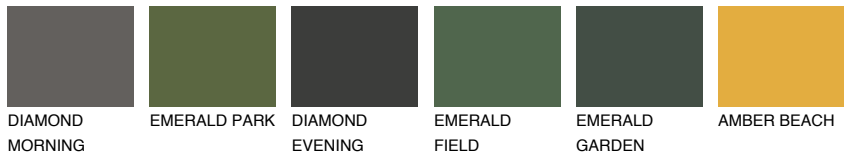

COLOUR DETAILS

NUBIA2 NA2

40% **TSR** 50%

Matching colours

COLOURS

INTENSE

For more information on plasters and paints, go to www.ceresit.lv

*The presented colours refer to plasters and paints offered by Ceresit. Due to the use of digital techniques, the presented colours might not represent the original ones, thus they cannot be considered as a reliable colour presentation. We recommend checking the authentic colour samples.